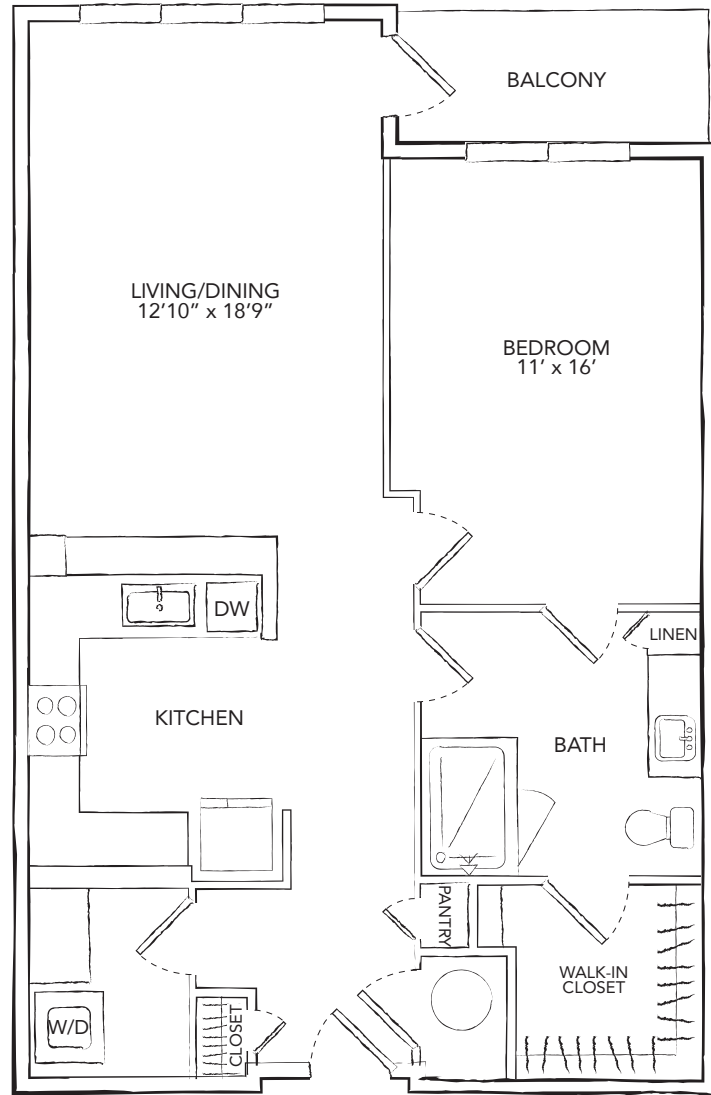

A1

1 BED / 1 BATH

904-925

SQ. FT.

THE Westcott MEMORIAL PARK	929 Westcott St. Houston, TX 77007
	www.thewestcottmemorialpark.com

Floor plans are artist's rendering. All dimensions are approximate. Actual product and specifications may vary in dimension or detail. Not all features are available in every apartment. Prices and availability are subject to change. Please see a representative for details.