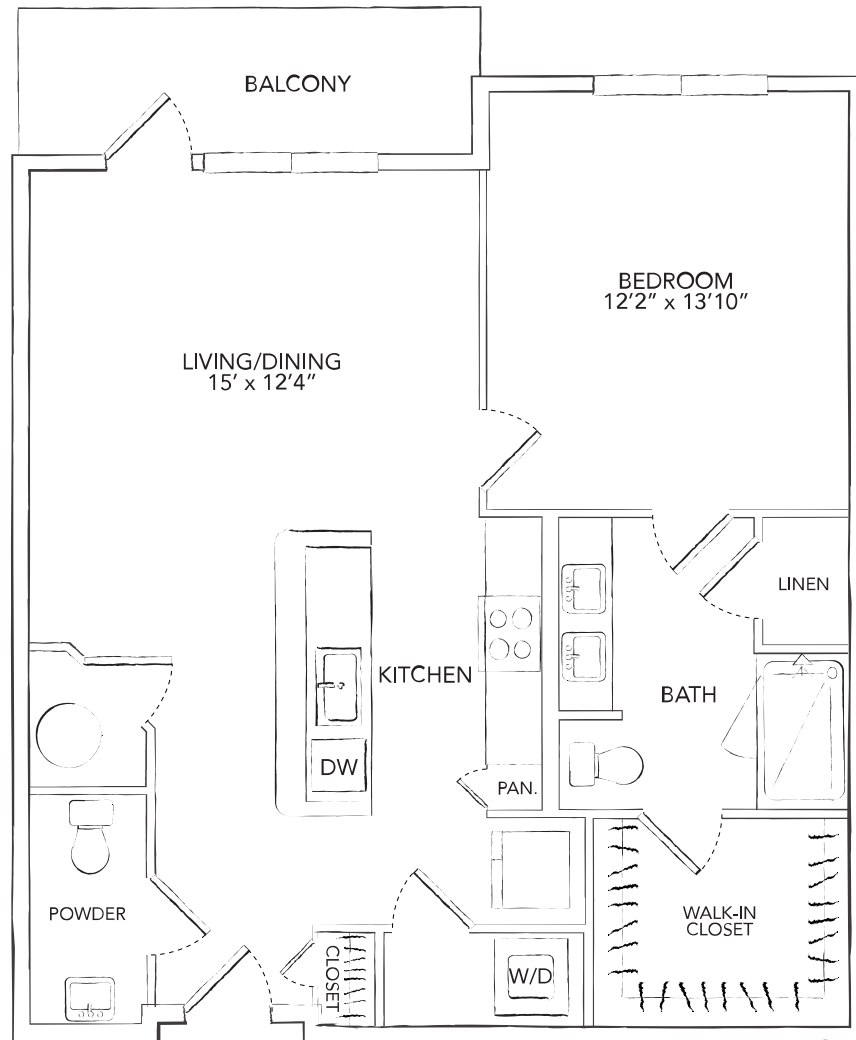

# A2

1 BED / 1.5 BATH

# 878

SQ. FT.

THE  
**Westcott**

MEMORIAL PARK

929 Westcott St. | Houston, TX 77007

[www.thewestcottmemorialpark.com](http://www.thewestcottmemorialpark.com)

*Floor plans are artist's rendering. All dimensions are approximate. Actual product and specifications may vary in dimension or detail. Not all features are available in every apartment. Prices and availability are subject to change. Please see a representative for details.*