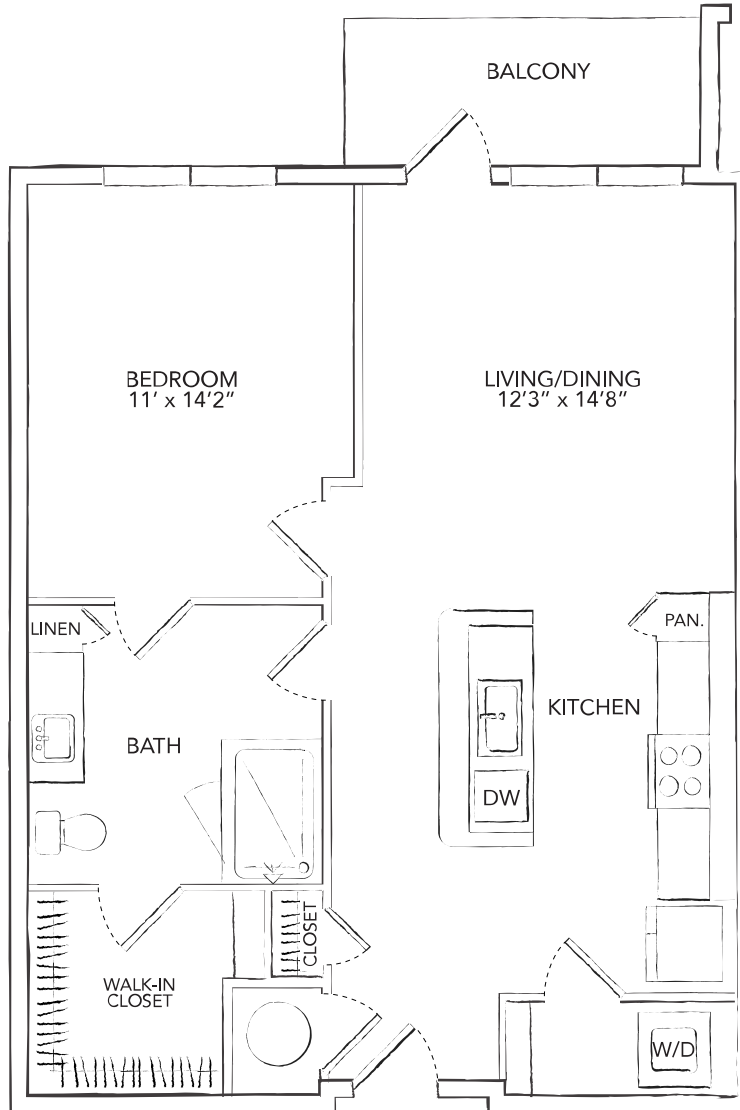

# A3

1 BED / 1 BATH

# 788

SQ. FT.

THE  
**Westcott**

MEMORIAL PARK

929 Westcott St. | Houston, TX 77007

[www.thewestcottmemorialpark.com](http://www.thewestcottmemorialpark.com)

*Floor plans are artist's rendering. All dimensions are approximate. Actual product and specifications may vary in dimension or detail. Not all features are available in every apartment. Prices and availability are subject to change. Please see a representative for details.*