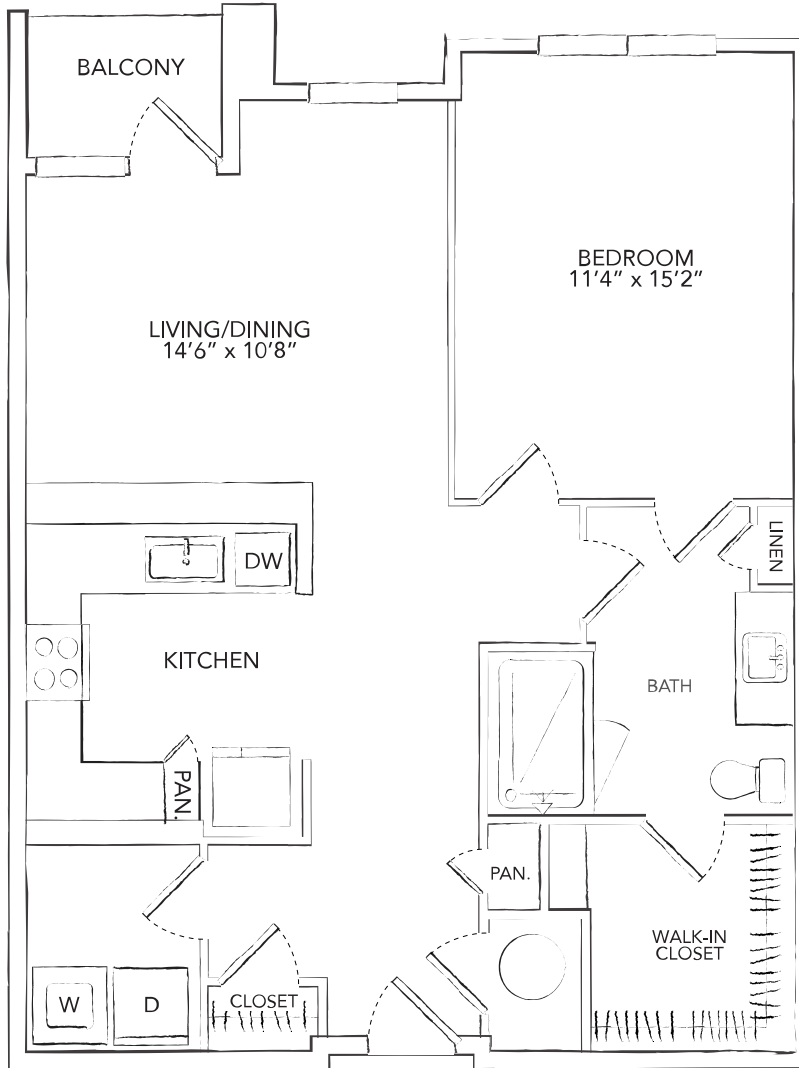

# A4

1 BED / 1 BATH

# 886

SQ. FT.

<b>THE</b> <b>Westcott</b> MEMORIAL PARK	929 Westcott St.   Houston, TX 77007
	<a href="http://www.thewestcottmemorialpark.com">www.thewestcottmemorialpark.com</a>

*Floor plans are artist's rendering. All dimensions are approximate. Actual product and specifications may vary in dimension or detail. Not all features are available in every apartment. Prices and availability are subject to change. Please see a representative for details.*