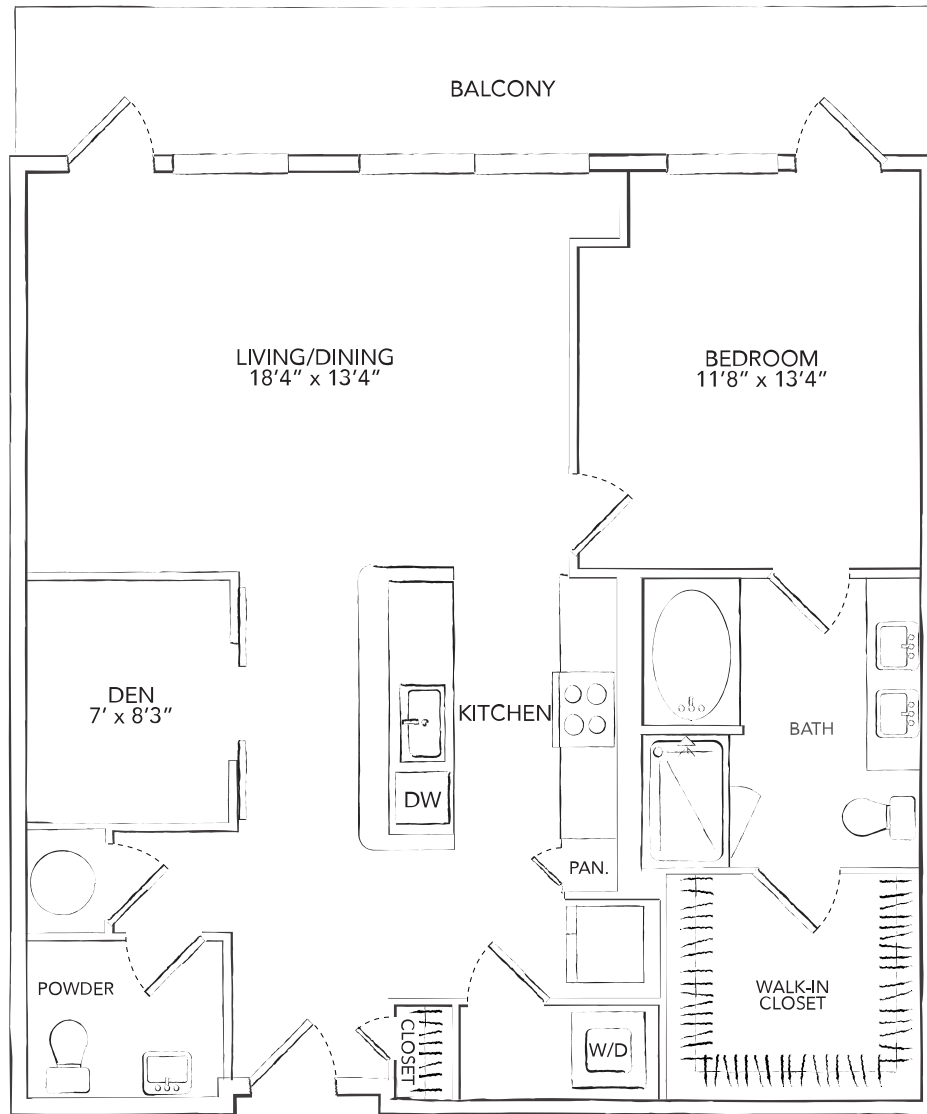

A5

1 BED / 1.5 BATH

1014

SQ. FT.

THE
Westcott
MEMORIAL PARK

929 Westcott St. | Houston, TX 77007

www.thewestcottmemorialpark.com

Floor plans are artist's rendering. All dimensions are approximate. Actual product and specifications may vary in dimension or detail. Not all features are available in every apartment. Prices and availability are subject to change. Please see a representative for details.