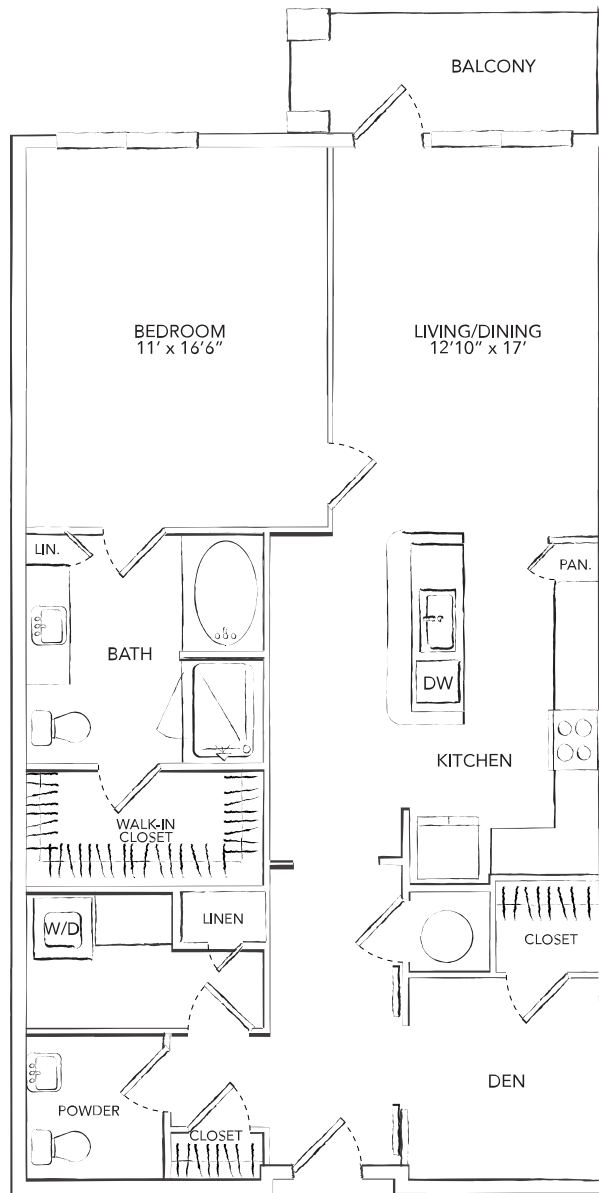

# A6

1 BED / 1.5 BATH

# 1082-1132

SQ. FT.

**THE**  
**Westcott**  
MEMORIAL PARK

929 Westcott St. | Houston, TX 77007

[www.thewestcottmemorialpark.com](http://www.thewestcottmemorialpark.com)

*Floor plans are artist's rendering. All dimensions are approximate. Actual product and specifications may vary in dimension or detail. Not all features are available in every apartment. Prices and availability are subject to change. Please see a representative for details.*