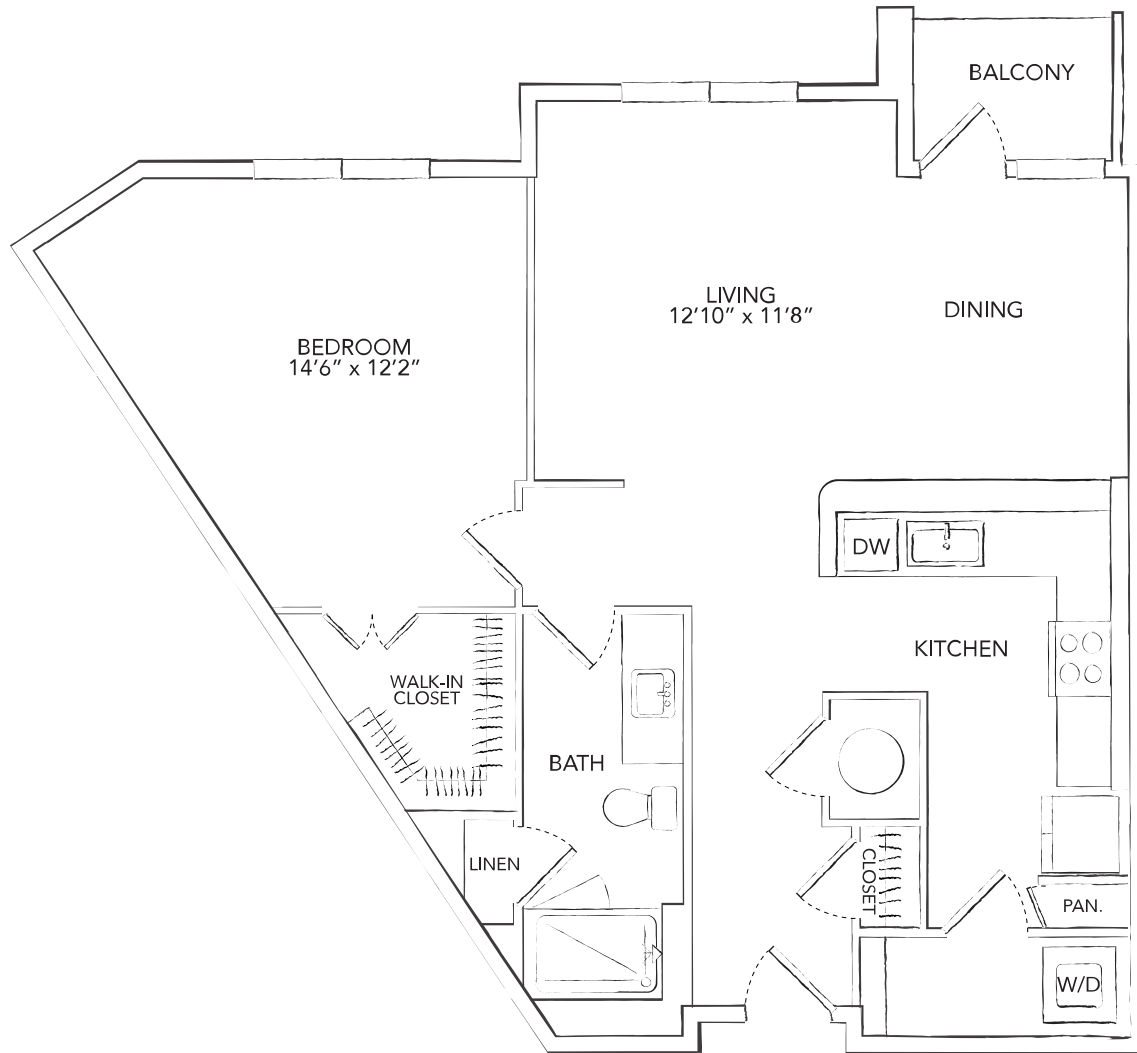

A7

1 BED / 1 BATH

906

SQ. FT.

THE Westcott MEMORIAL PARK	929 Westcott St. Houston, TX 77007
	www.thewestcottmemorialpark.com

Floor plans are artist's rendering. All dimensions are approximate. Actual product and specifications may vary in dimension or detail. Not all features are available in every apartment. Prices and availability are subject to change. Please see a representative for details.