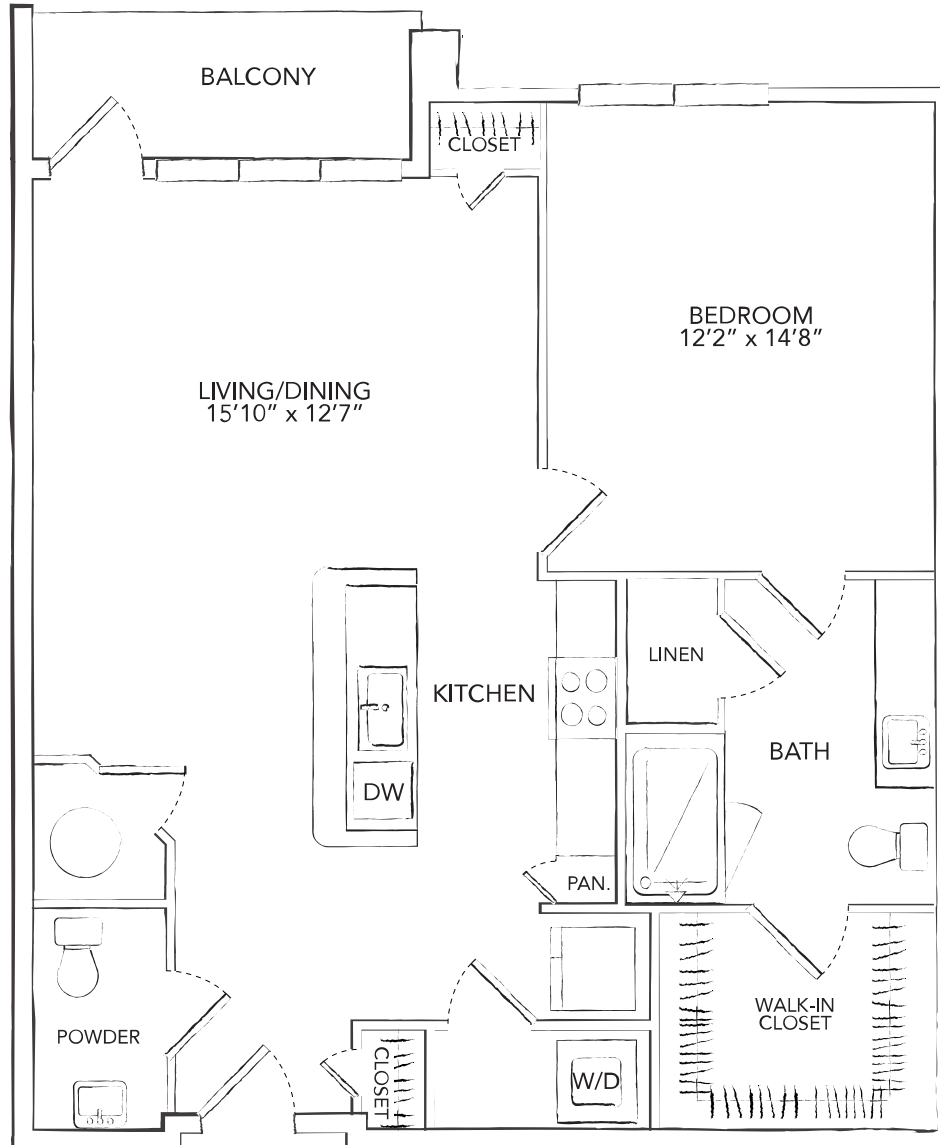

A8

1 BED / 1.5 BATH

942

SQ. FT.

THE
Westcott
MEMORIAL PARK

929 Westcott St. | Houston, TX 77007

www.thewestcottmemorialpark.com

Floor plans are artist's rendering. All dimensions are approximate. Actual product and specifications may vary in dimension or detail. Not all features are available in every apartment. Prices and availability are subject to change. Please see a representative for details.