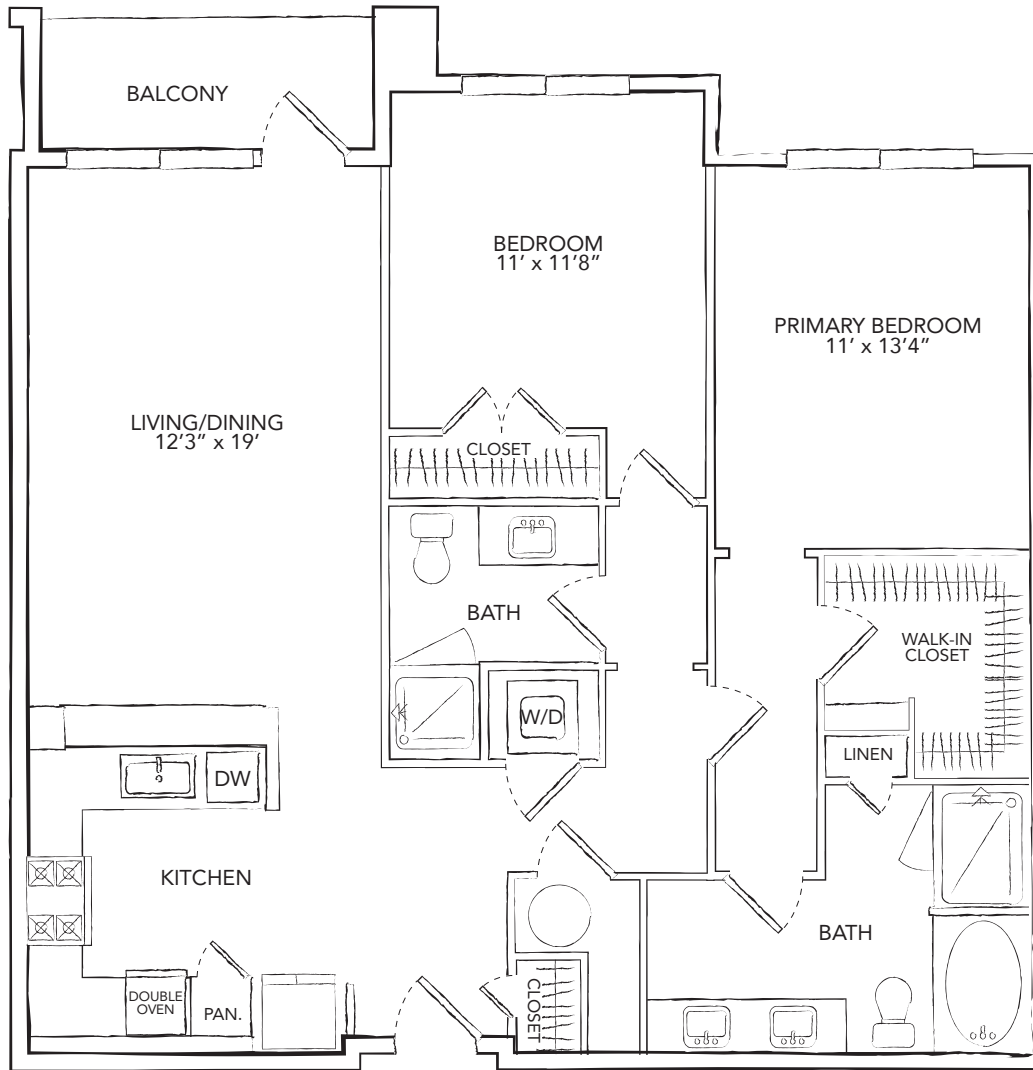

B1

2 BED / 2 BATH

1200

SQ. FT.

THE
Westcott
MEMORIAL PARK

929 Westcott St. | Houston, TX 77007

www.thewestcottmemorialpark.com

Floor plans are artist's rendering. All dimensions are approximate. Actual product and specifications may vary in dimension or detail. Not all features are available in every apartment. Prices and availability are subject to change. Please see a representative for details.