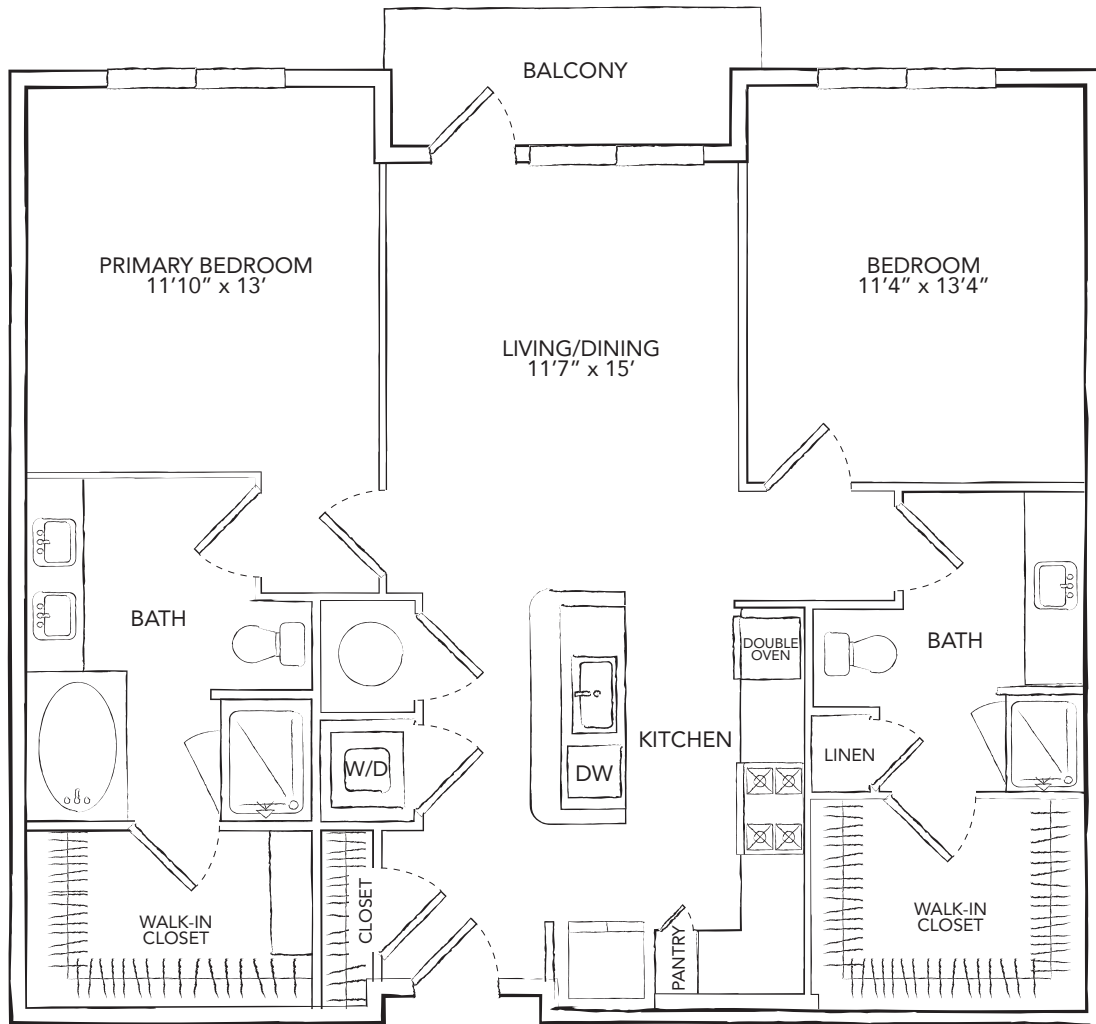

B10

2 BED / 2 BATH

1162

SQ. FT.

THE Westcott MEMORIAL PARK	929 Westcott St. Houston, TX 77007
	www.thewestcottmemorialpark.com

Floor plans are artist's rendering. All dimensions are approximate. Actual product and specifications may vary in dimension or detail. Not all features are available in every apartment. Prices and availability are subject to change. Please see a representative for details.