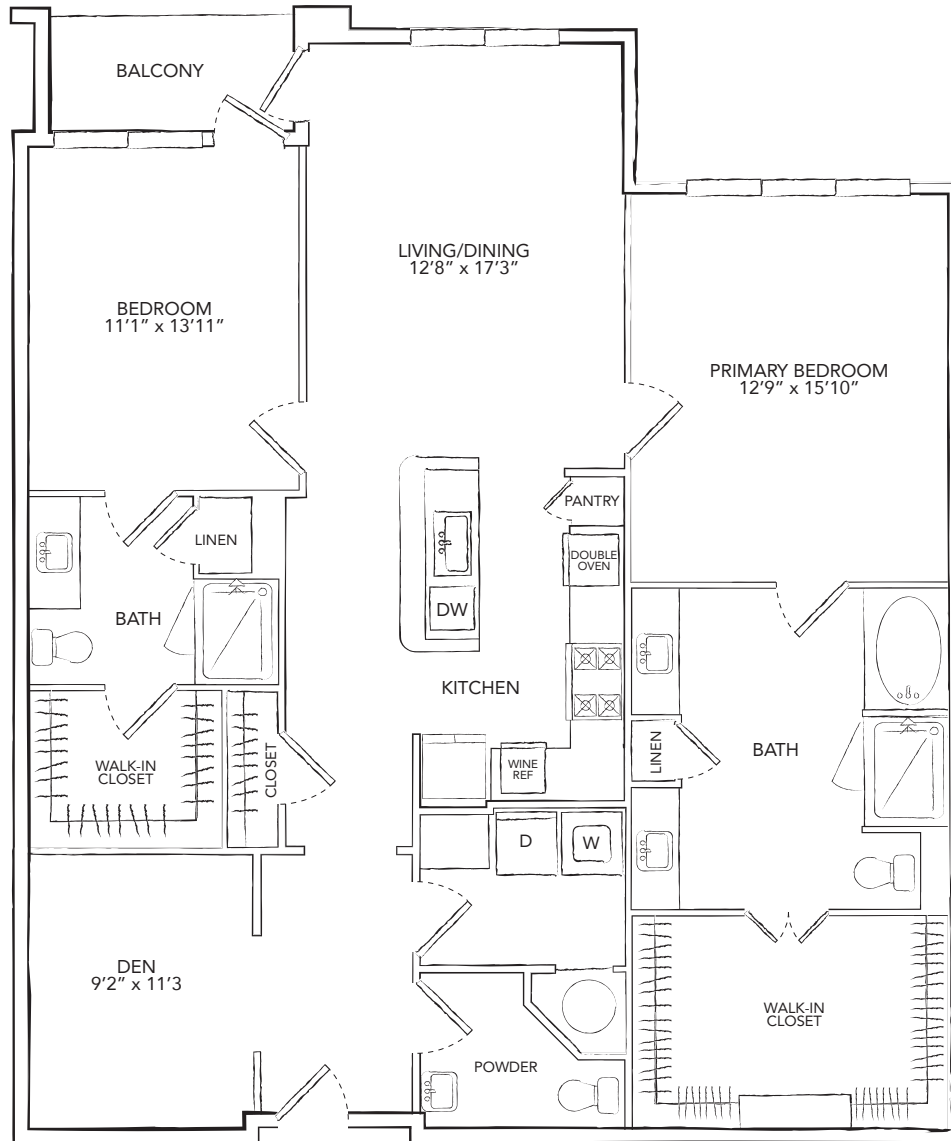

B11

2 BED / 2.5 BATH

1622

SQ. FT.

THE
Westcott

MEMORIAL PARK

929 Westcott St. | Houston, TX 77007

www.thewestcottmemorialpark.com

Floor plans are artist's rendering. All dimensions are approximate. Actual product and specifications may vary in dimension or detail. Not all features are available in every apartment. Prices and availability are subject to change. Please see a representative for details.