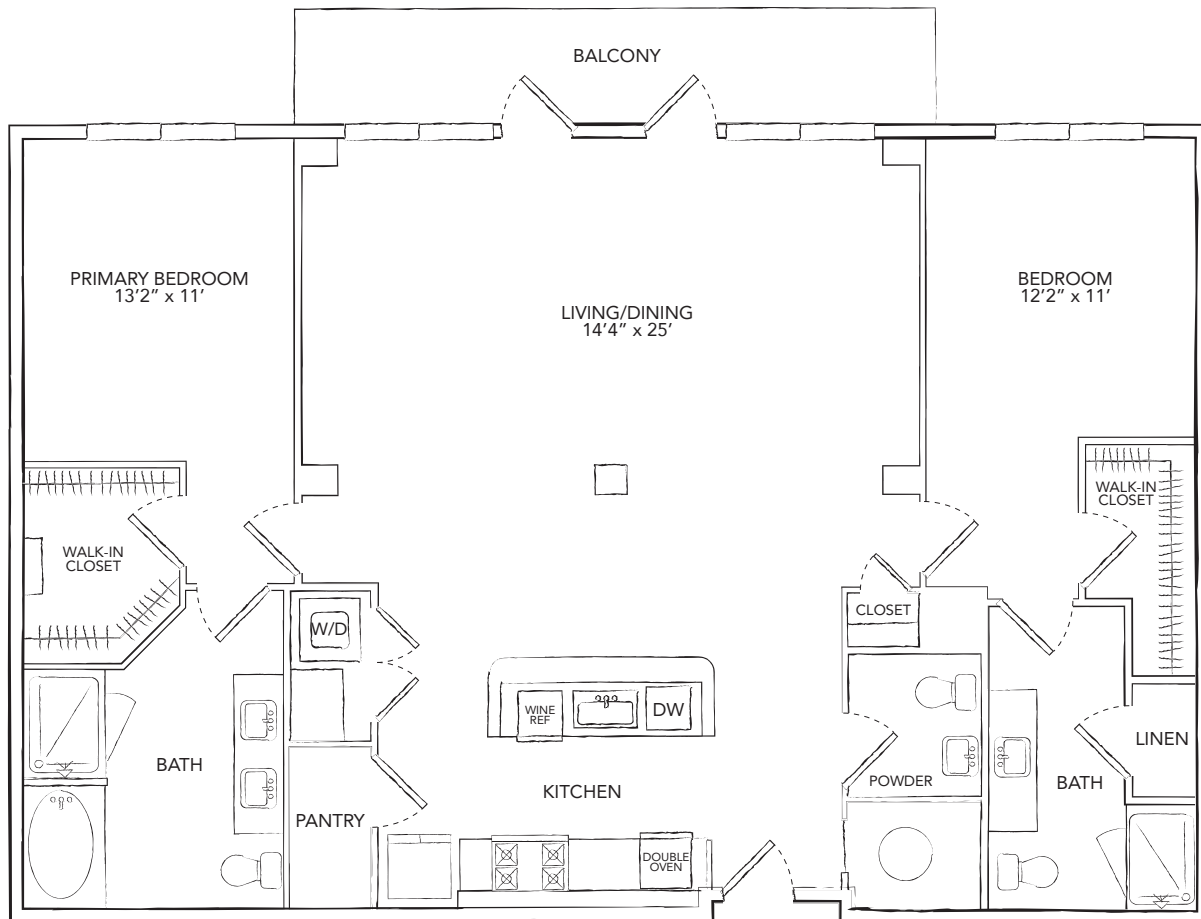

# B12

2 BED / 2.5 BATH

# 1582

SQ. FT.

<b>THE</b> <b>Westcott</b> MEMORIAL PARK	929 Westcott St.   Houston, TX 77007
	<a href="http://www.thewestcottmemorialpark.com">www.thewestcottmemorialpark.com</a>

*Floor plans are artist's rendering. All dimensions are approximate. Actual product and specifications may vary in dimension or detail. Not all features are available in every apartment. Prices and availability are subject to change. Please see a representative for details.*