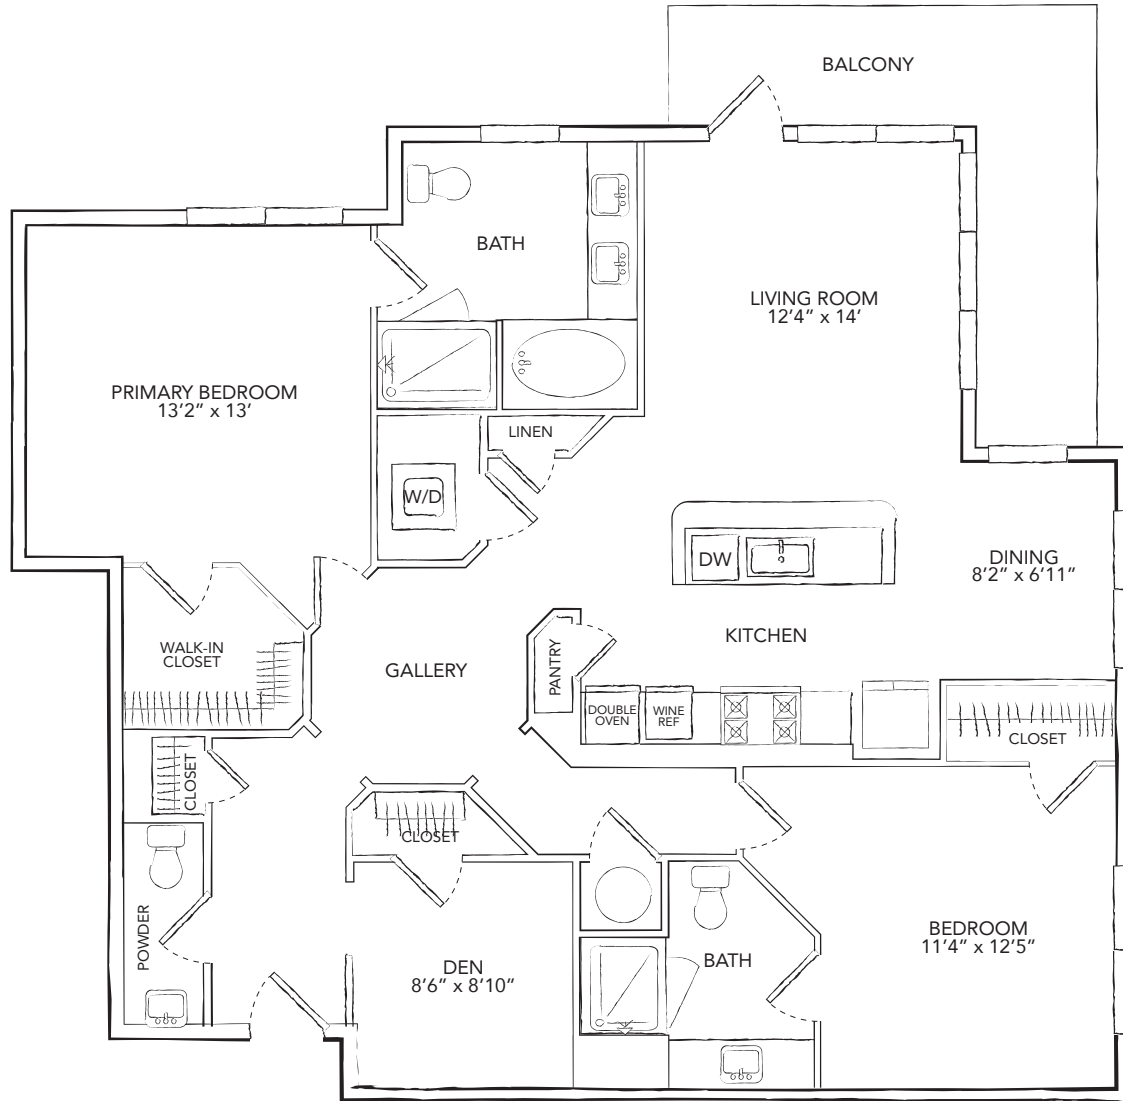

B2

2 BED / 2.5 BATH

1441

SQ. FT.

THE Westcott MEMORIAL PARK	929 Westcott St. Houston, TX 77007
	www.thewestcottmemorialpark.com

Floor plans are artist's rendering. All dimensions are approximate. Actual product and specifications may vary in dimension or detail. Not all features are available in every apartment. Prices and availability are subject to change. Please see a representative for details.