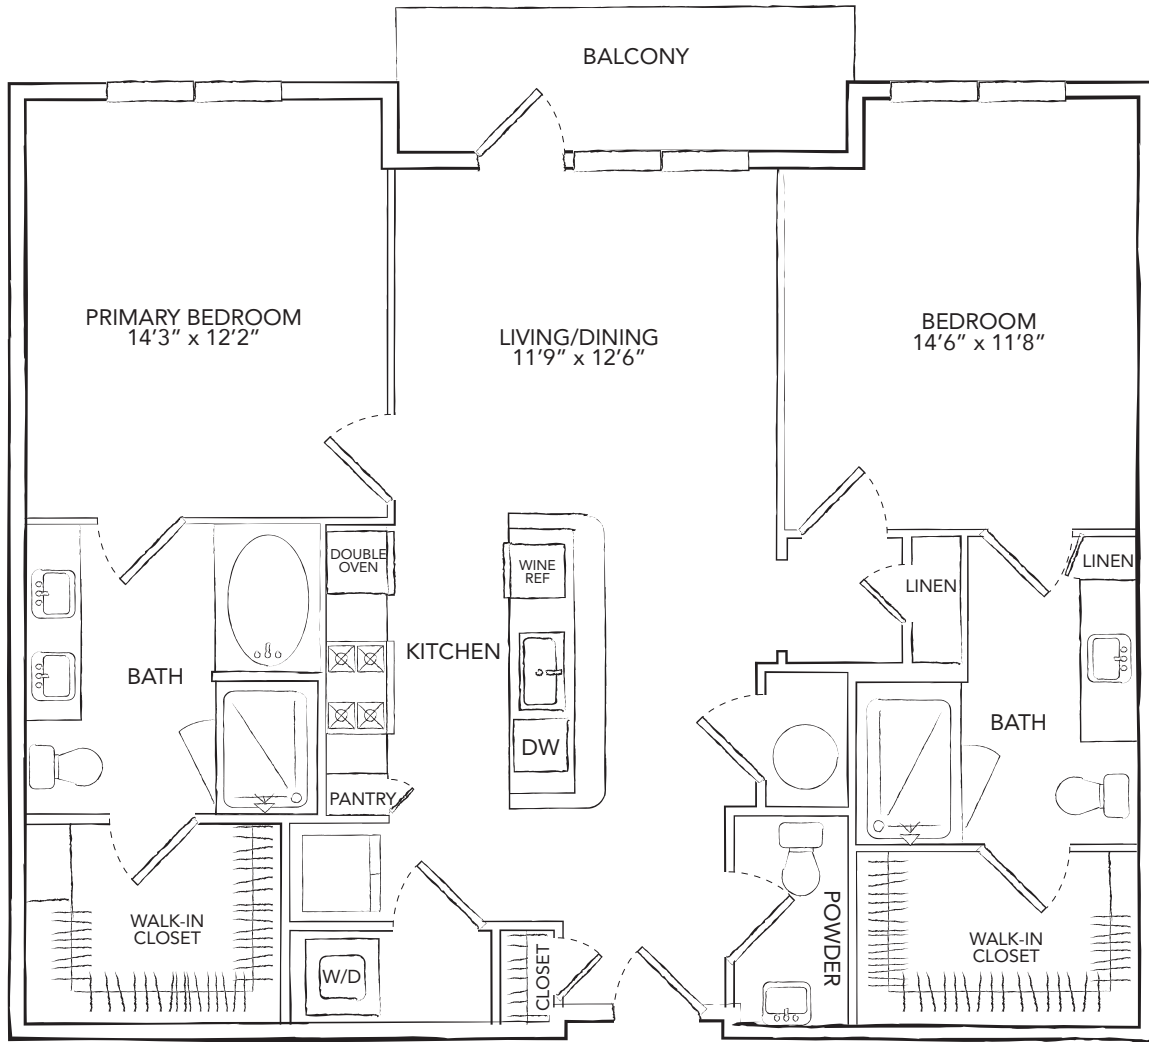

B3

2 BED / 2.5 BATH

1203

SQ. FT.

THE Westcott MEMORIAL PARK	929 Westcott St. Houston, TX 77007
	www.thewestcottmemorialpark.com

Floor plans are artist's rendering. All dimensions are approximate. Actual product and specifications may vary in dimension or detail. Not all features are available in every apartment. Prices and availability are subject to change. Please see a representative for details.