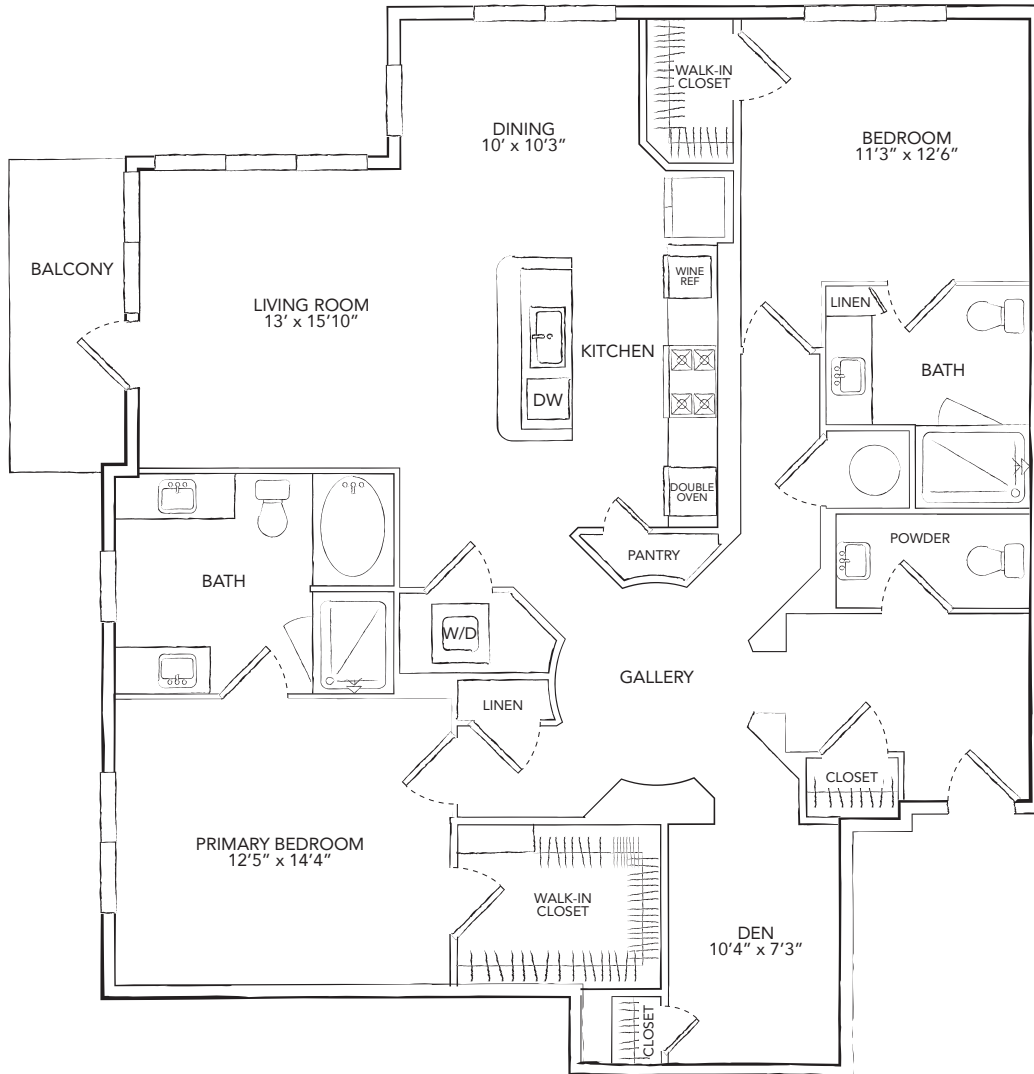

B5

2 BED / 2.5 BATH

1651

SQ. FT.

THE Westcott MEMORIAL PARK	929 Westcott St. Houston, TX 77007
	www.thewestcottmemorialpark.com

Floor plans are artist's rendering. All dimensions are approximate. Actual product and specifications may vary in dimension or detail. Not all features are available in every apartment. Prices and availability are subject to change. Please see a representative for details.