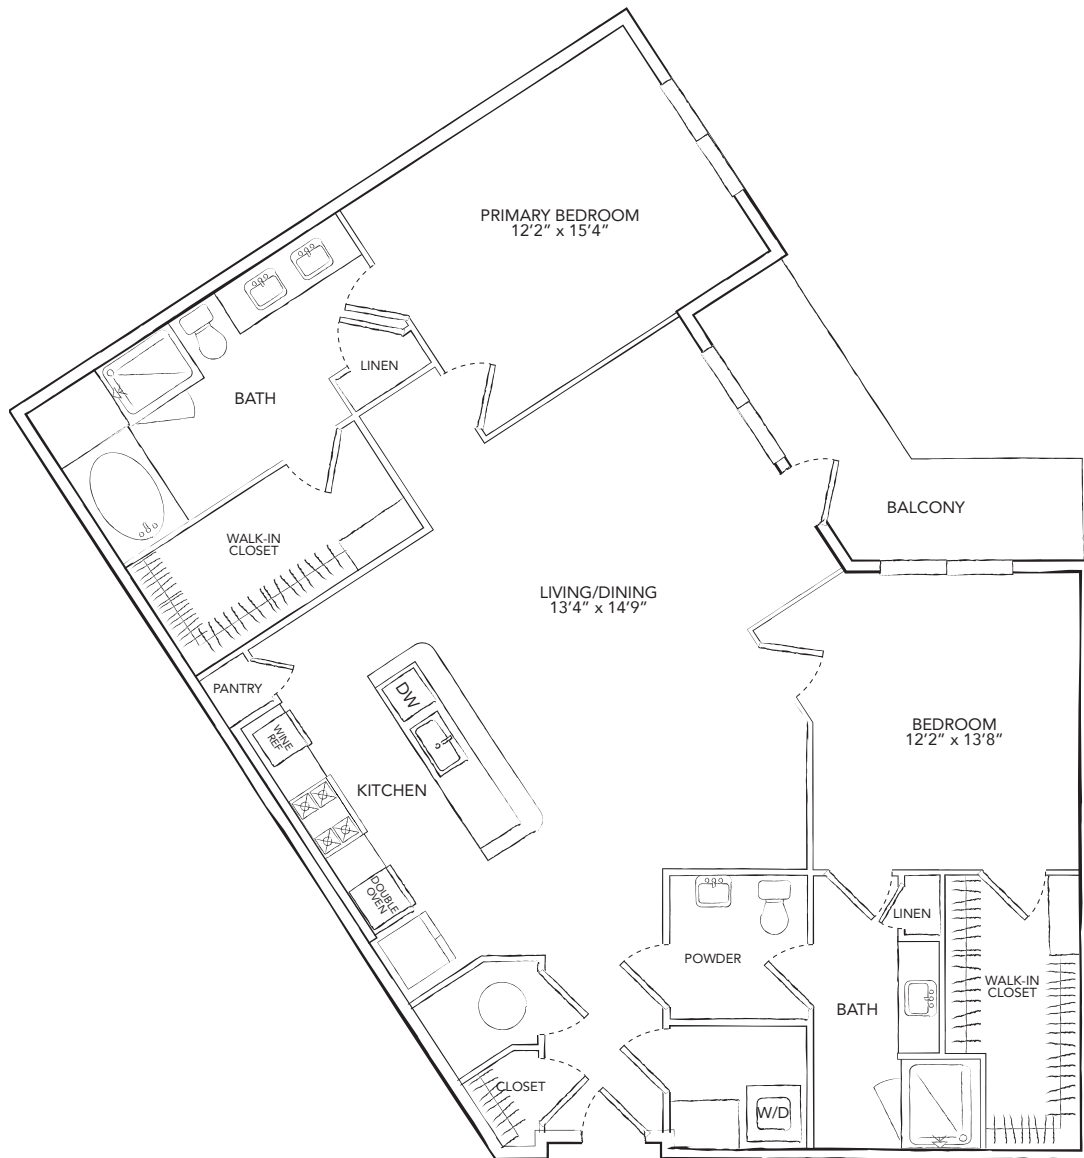

B6

2 BED / 2.5 BATH

1554

SQ. FT.

THE
Westcott
MEMORIAL PARK

929 Westcott St. | Houston, TX 77007

www.thewestcottmemorialpark.com

Floor plans are artist's rendering. All dimensions are approximate. Actual product and specifications may vary in dimension or detail. Not all features are available in every apartment. Prices and availability are subject to change. Please see a representative for details.