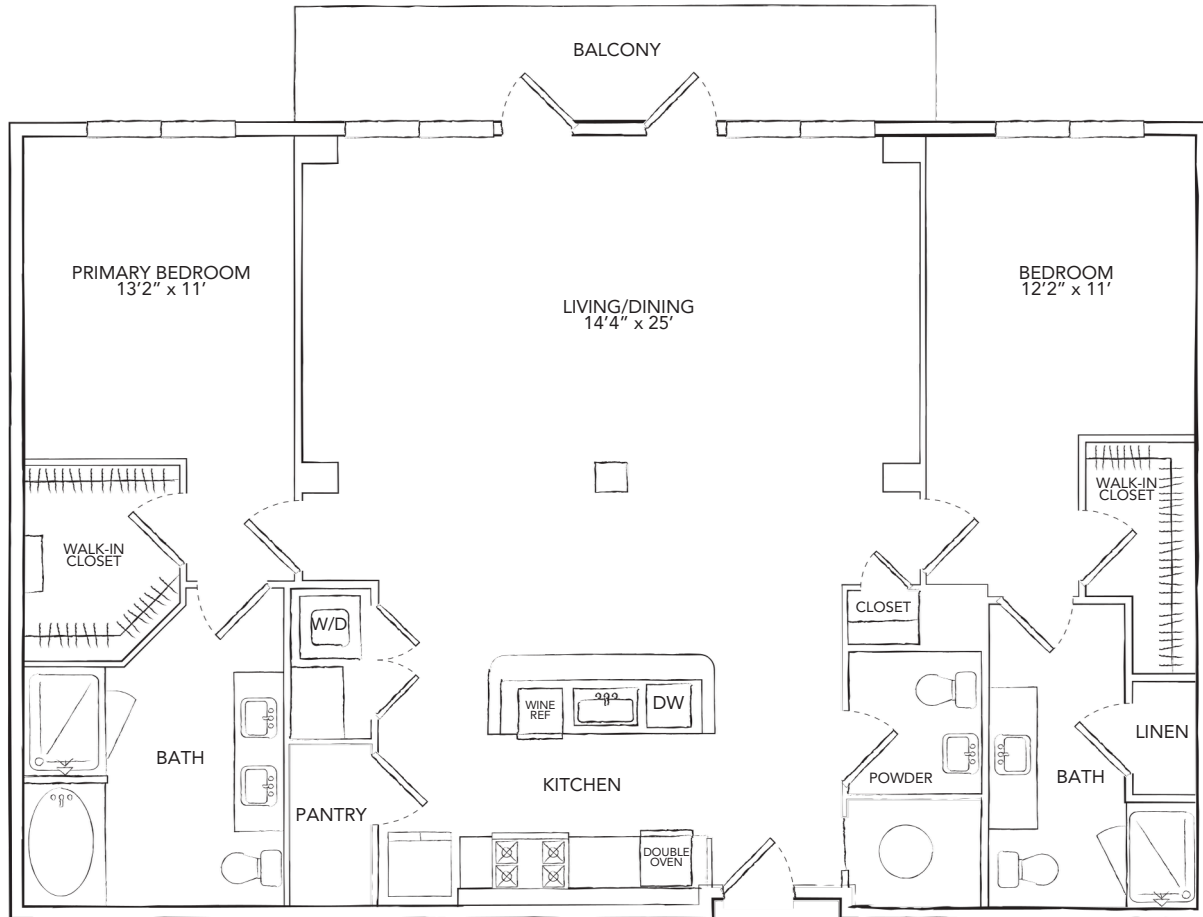

B7

2 BED / 2.5 BATH

1582

SQ. FT.

THE Westcott MEMORIAL PARK	929 Westcott St. Houston, TX 77007
	www.thewestcottmemorialpark.com

Floor plans are artist's rendering. All dimensions are approximate. Actual product and specifications may vary in dimension or detail. Not all features are available in every apartment. Prices and availability are subject to change. Please see a representative for details.