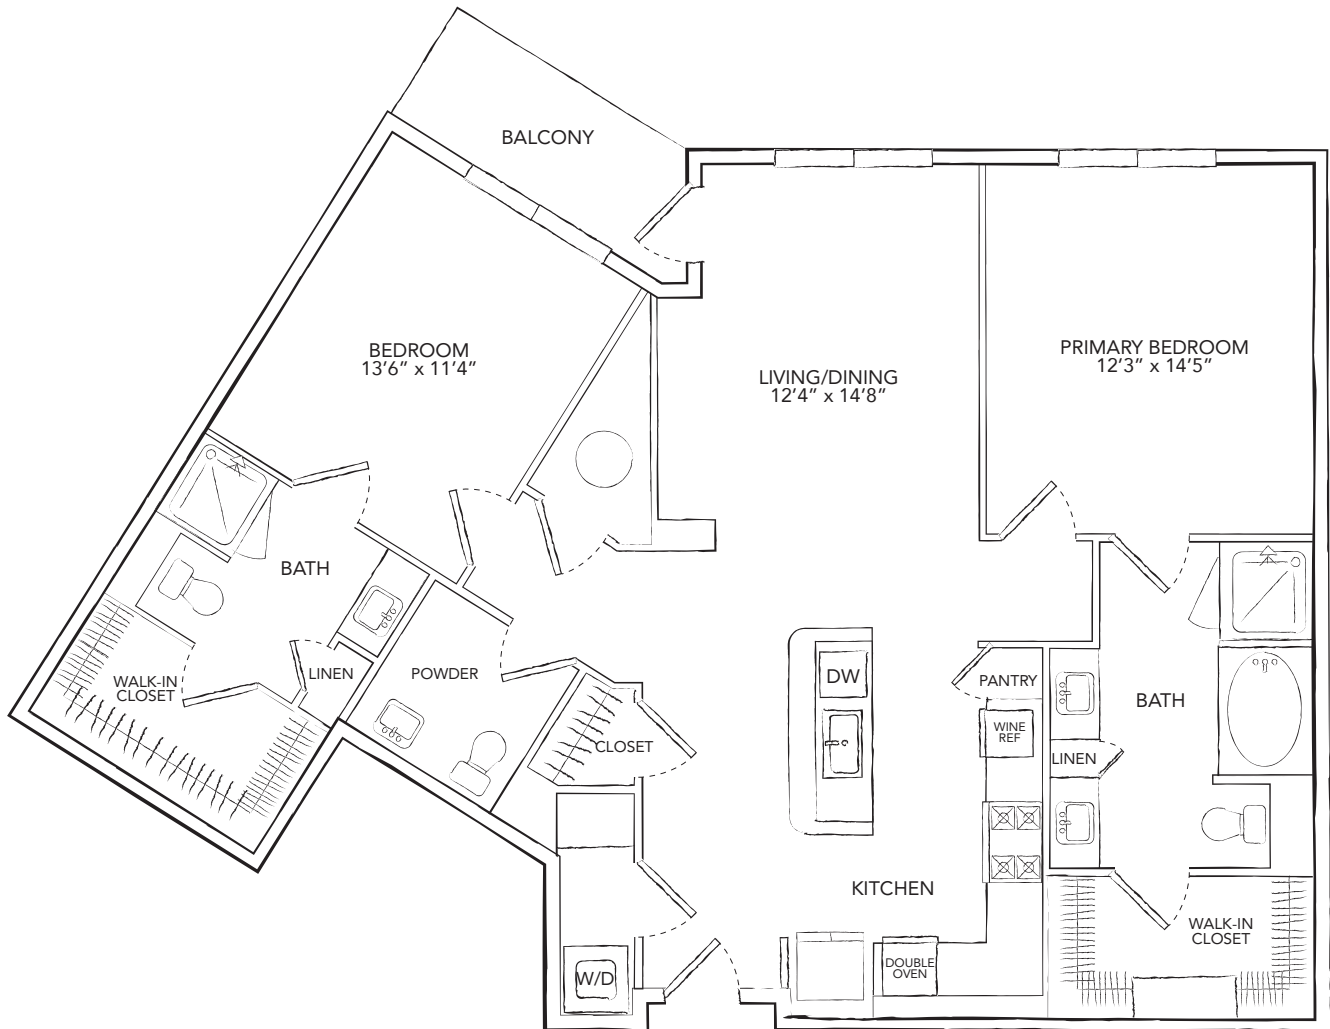

B7

2 BED / 2.5 BATH

1359

SQ. FT.

THE Westcott MEMORIAL PARK	929 Westcott St. Houston, TX 77007
	www.thewestcottmemorialpark.com

Floor plans are artist's rendering. All dimensions are approximate. Actual product and specifications may vary in dimension or detail. Not all features are available in every apartment. Prices and availability are subject to change. Please see a representative for details.