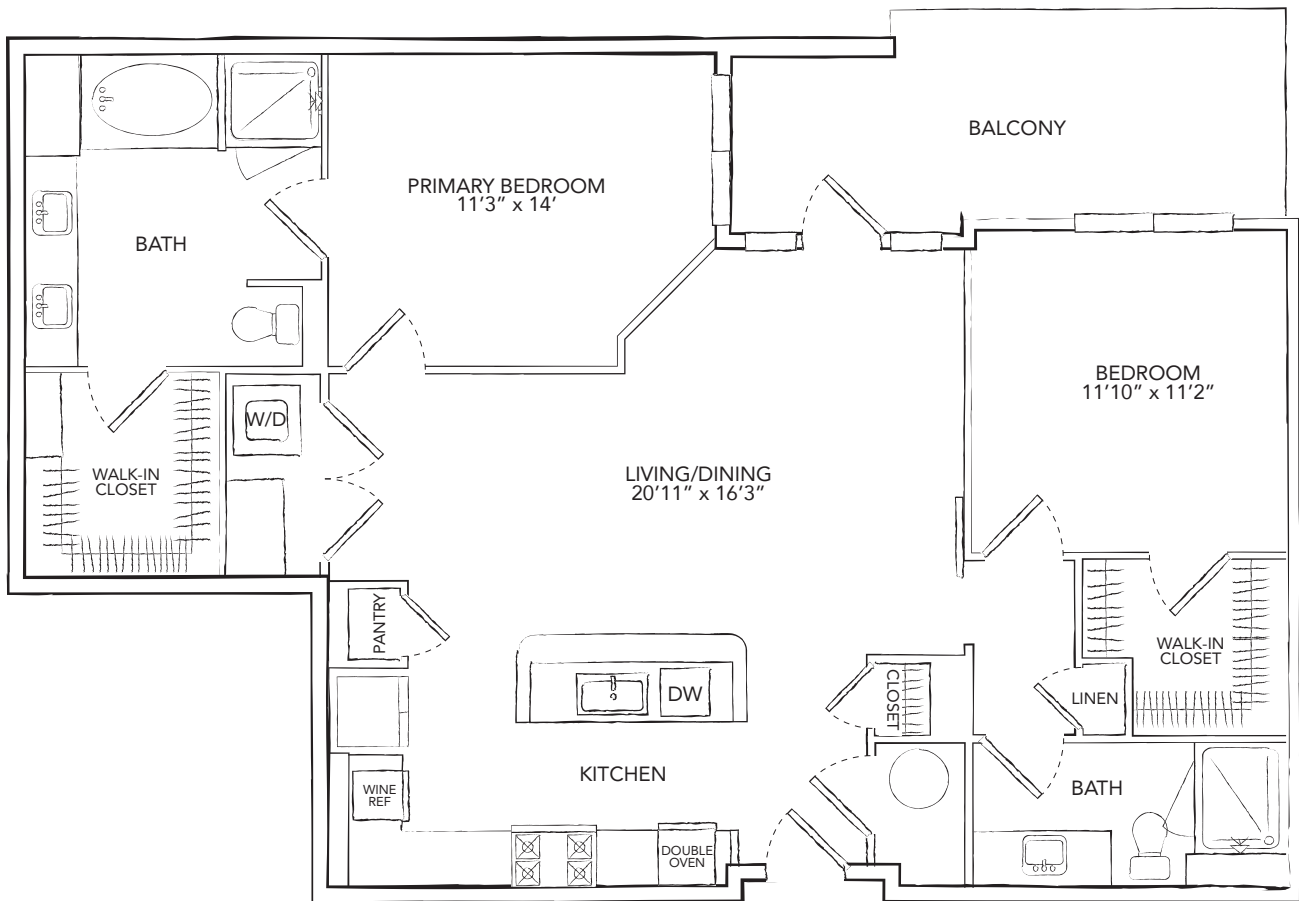

# B8

2 BED / 2 BATH

# 1199

SQ. FT.

<b>THE</b> <b>Westcott</b> MEMORIAL PARK	929 Westcott St.   Houston, TX 77007
	<a href="http://www.thewestcottmemorialpark.com">www.thewestcottmemorialpark.com</a>

*Floor plans are artist's rendering. All dimensions are approximate. Actual product and specifications may vary in dimension or detail. Not all features are available in every apartment. Prices and availability are subject to change. Please see a representative for details.*