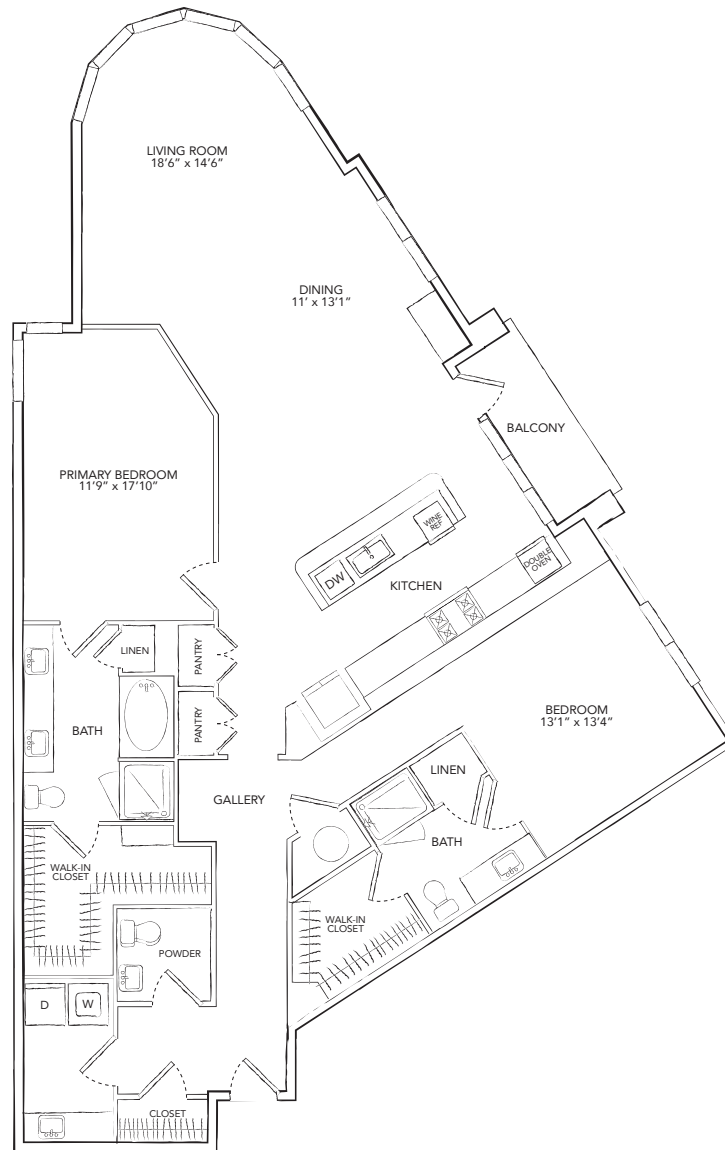

B9

2 BED / 2.5 BATH

1931

SQ. FT.

THE
Westcott

MEMORIAL PARK

929 Westcott St. | Houston, TX 77007

www.thewestcottmemorialpark.com

Floor plans are artist's rendering. All dimensions are approximate. Actual product and specifications may vary in dimension or detail. Not all features are available in every apartment. Prices and availability are subject to change. Please see a representative for details.