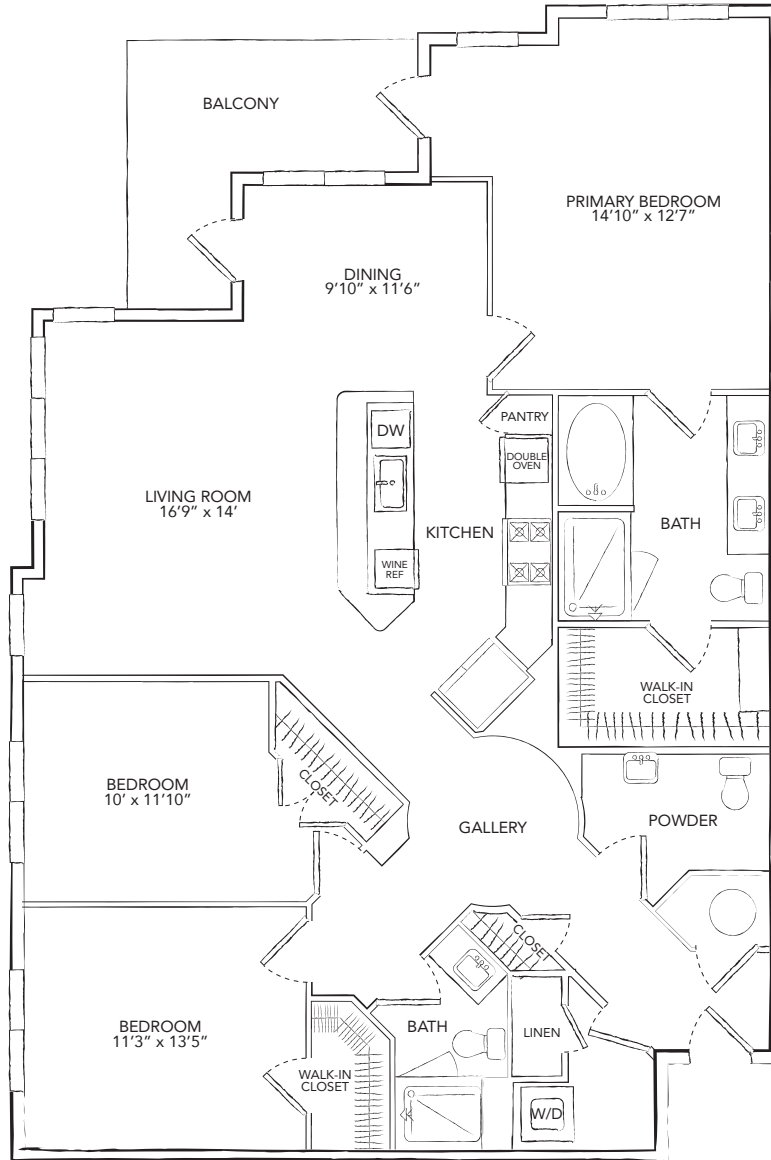

C1

3 BED / 2.5 BATH

1697

SQ. FT.

THE Westcott MEMORIAL PARK	929 Westcott St. Houston, TX 77007
	www.thewestcottmemorialpark.com

Floor plans are artist's rendering. All dimensions are approximate. Actual product and specifications may vary in dimension or detail. Not all features are available in every apartment. Prices and availability are subject to change. Please see a representative for details.