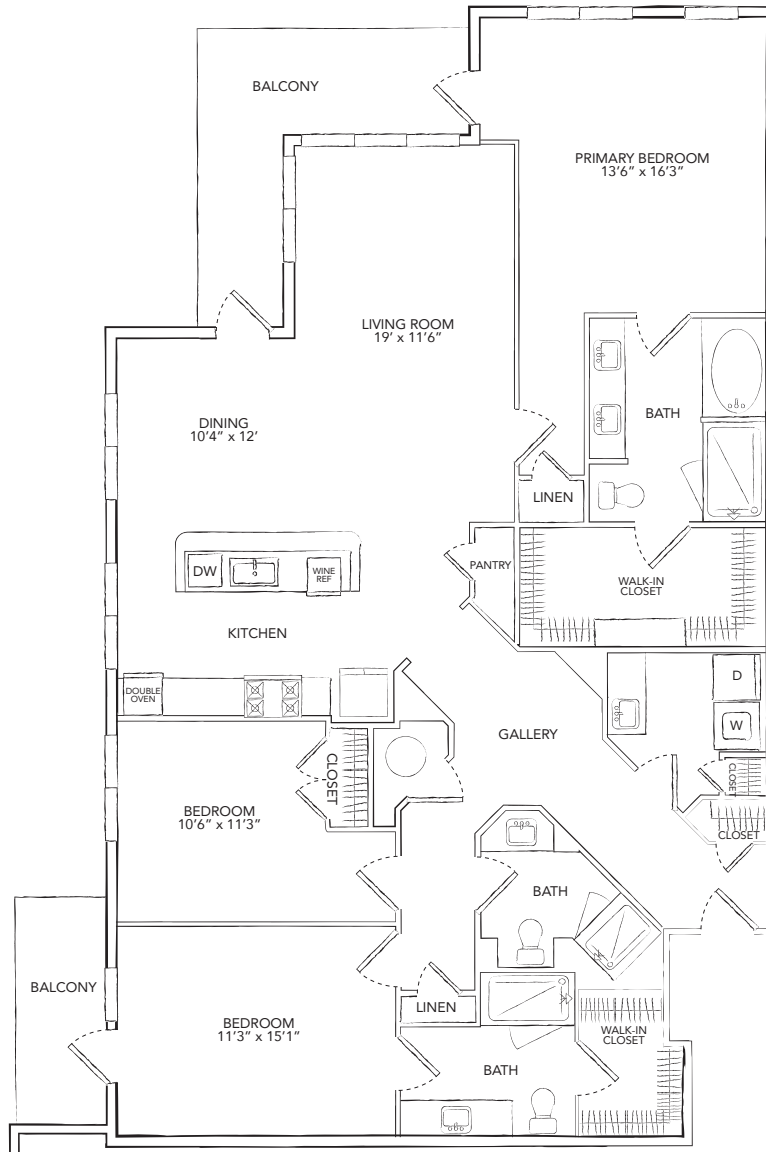

C2A

3 BED / 3 BATH

1939

SQ. FT.

THE Westcott

MEMORIAL PARK

929 Westcott St. | Houston, TX 77007

www.thewestcottmemorialpark.com

Floor plans are artist's rendering. All dimensions are approximate. Actual product and specifications may vary in dimension or detail. Not all features are available in every apartment. Prices and availability are subject to change. Please see a representative for details.