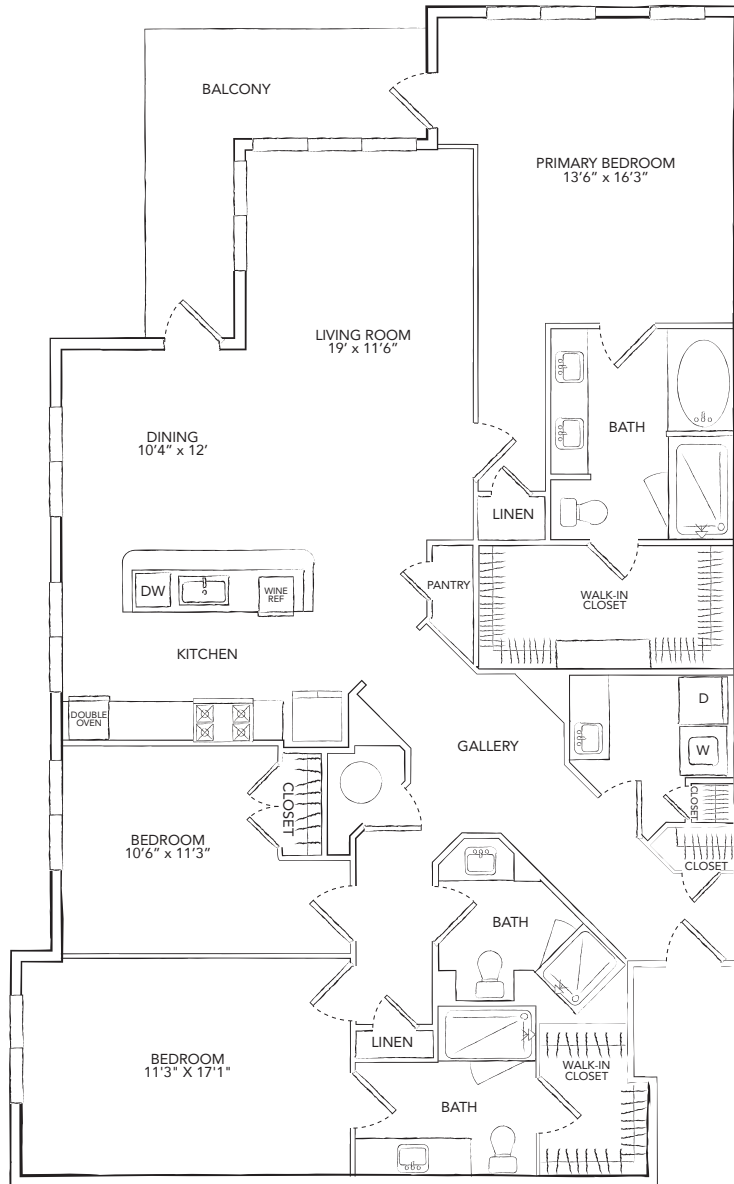

C2B

3 BED / 3 BATH

1962

SQ. FT.

THE Westcott

MEMORIAL PARK

929 Westcott St. | Houston, TX 77007

www.thewestcottmemorialpark.com

Floor plans are artist's rendering. All dimensions are approximate. Actual product and specifications may vary in dimension or detail. Not all features are available in every apartment. Prices and availability are subject to change. Please see a representative for details.