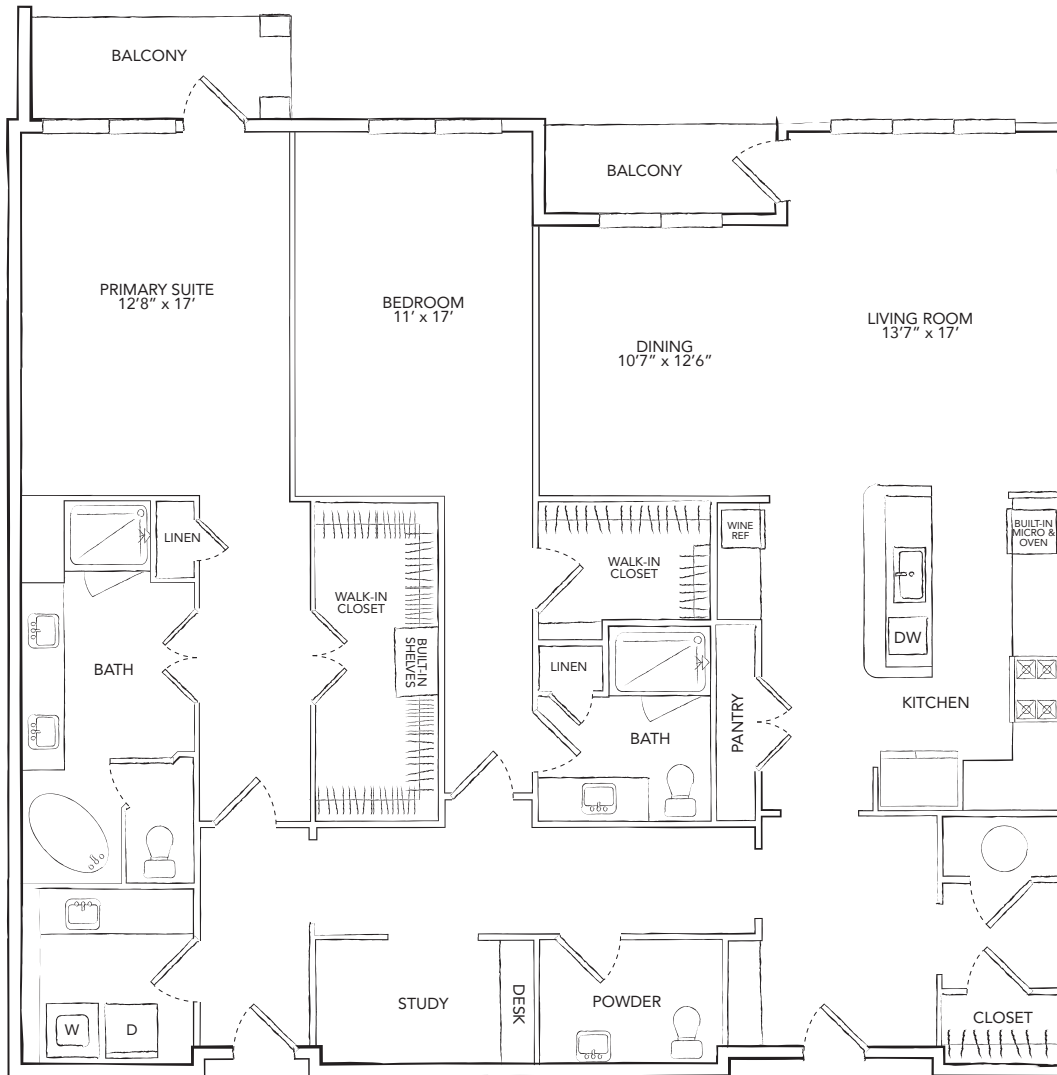

# PH1

2 BED / 2.5 BATH

# 2218

SQ. FT.

**THE**  
**Westcott**  
MEMORIAL PARK

929 Westcott St. | Houston, TX 77007

[www.thewestcottmemorialpark.com](http://www.thewestcottmemorialpark.com)

*Floor plans are artist's rendering. All dimensions are approximate. Actual product and specifications may vary in dimension or detail. Not all features are available in every apartment. Prices and availability are subject to change. Please see a representative for details.*