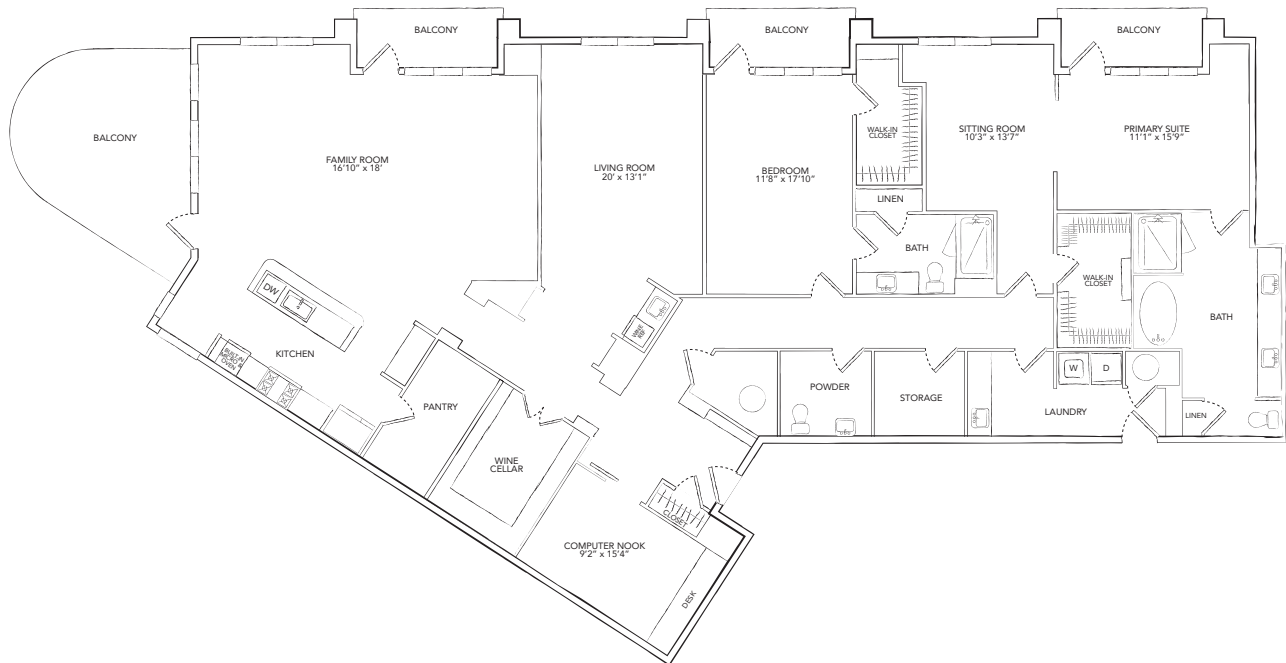

PH10

2 BED / 2.5 BATH

3235

SQ. FT.

THE Westcott MEMORIAL PARK	929 Westcott St. Houston, TX 77007
	www.thewestcottmemorialpark.com

Floor plans are artist's rendering. All dimensions are approximate. Actual product and specifications may vary in dimension or detail. Not all features are available in every apartment. Prices and availability are subject to change. Please see a representative for details.