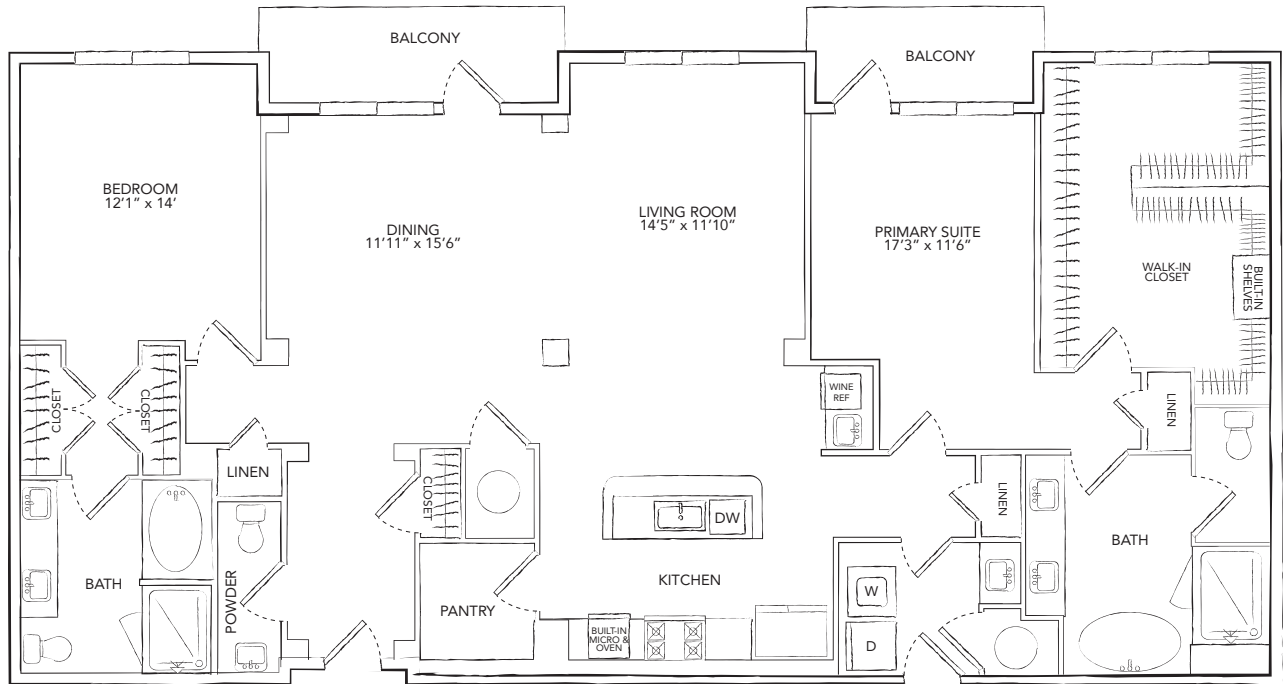

PH2

2 BED / 2.5 BATH

2053

SQ. FT.

THE Westcott MEMORIAL PARK	929 Westcott St. Houston, TX 77007
	www.thewestcottmemorialpark.com

Floor plans are artist's rendering. All dimensions are approximate. Actual product and specifications may vary in dimension or detail. Not all features are available in every apartment. Prices and availability are subject to change. Please see a representative for details.