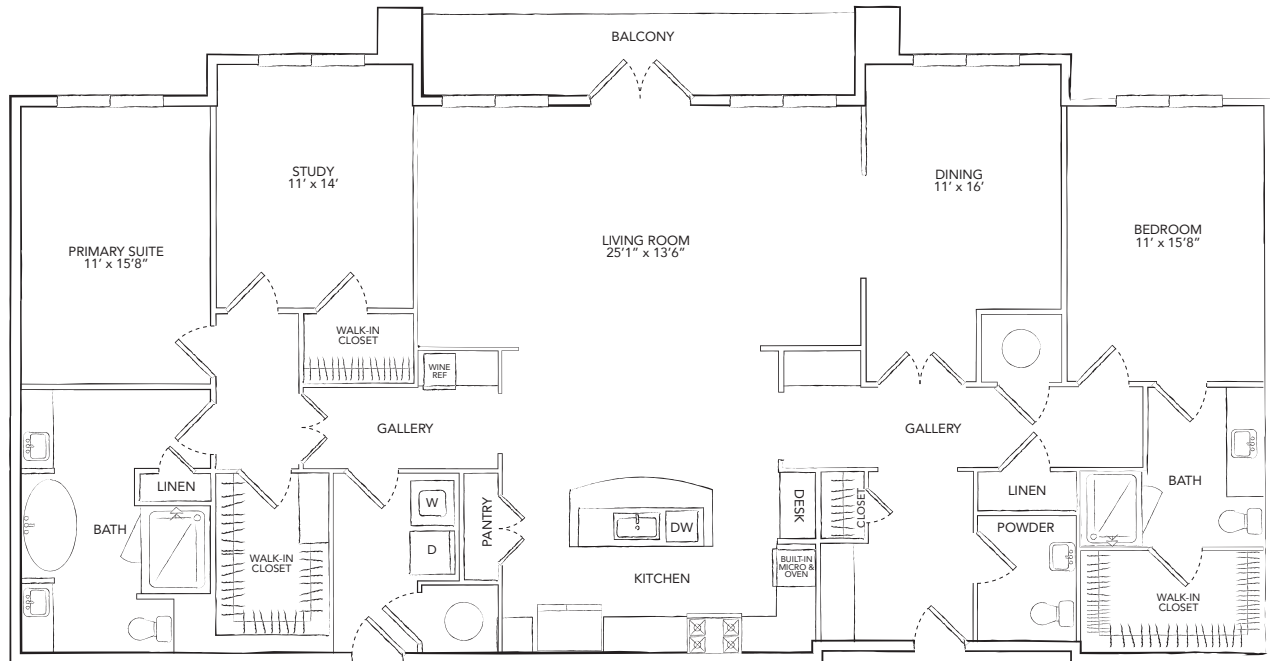

PH3

2 BED / 2.5 BATH

2397

SQ. FT.

THE Westcott MEMORIAL PARK	929 Westcott St. Houston, TX 77007
	www.thewestcottmemorialpark.com

Floor plans are artist's rendering. All dimensions are approximate. Actual product and specifications may vary in dimension or detail. Not all features are available in every apartment. Prices and availability are subject to change. Please see a representative for details.