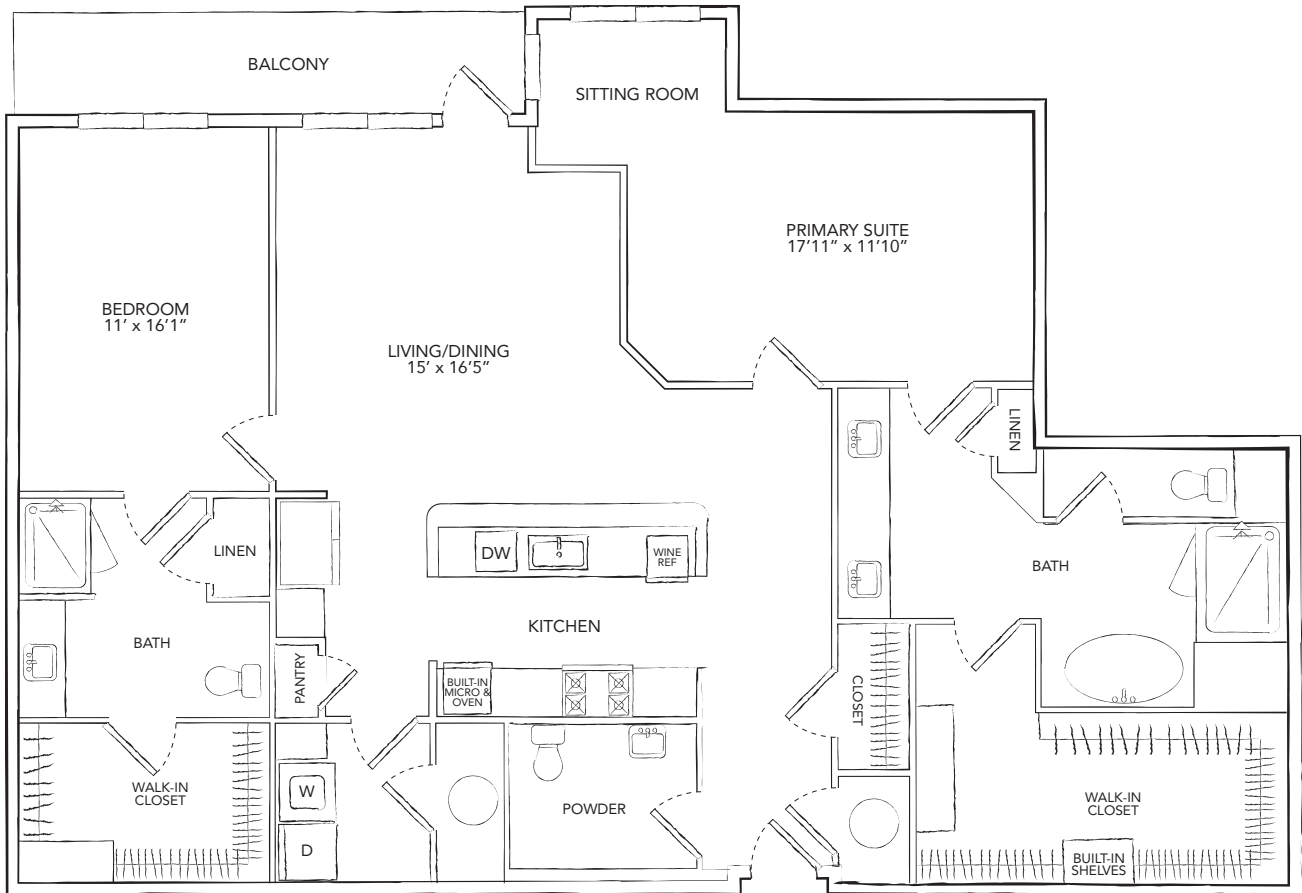

# PH4

2 BED / 2.5 BATH

# 1859

SQ. FT.

THE  
**Westcott**

MEMORIAL PARK

929 Westcott St. | Houston, TX 77007

[www.thewestcottmemorialpark.com](http://www.thewestcottmemorialpark.com)

*Floor plans are artist's rendering. All dimensions are approximate. Actual product and specifications may vary in dimension or detail. Not all features are available in every apartment. Prices and availability are subject to change. Please see a representative for details.*