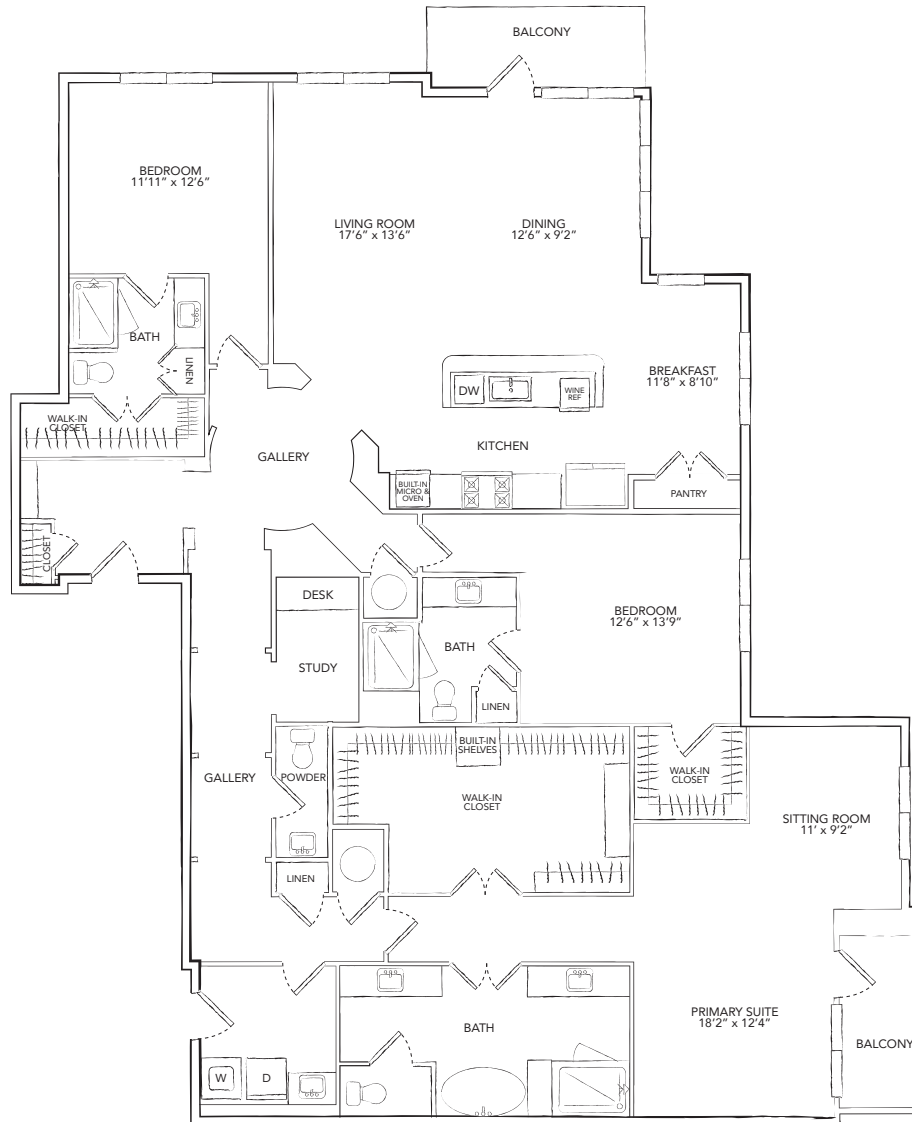

PH6

3 BED / 3 BATH

2730

SQ. FT.

THE
Westcott

MEMORIAL PARK

929 Westcott St. | Houston, TX 77007

www.thewestcottmemorialpark.com

Floor plans are artist's rendering. All dimensions are approximate. Actual product and specifications may vary in dimension or detail. Not all features are available in every apartment. Prices and availability are subject to change. Please see a representative for details.