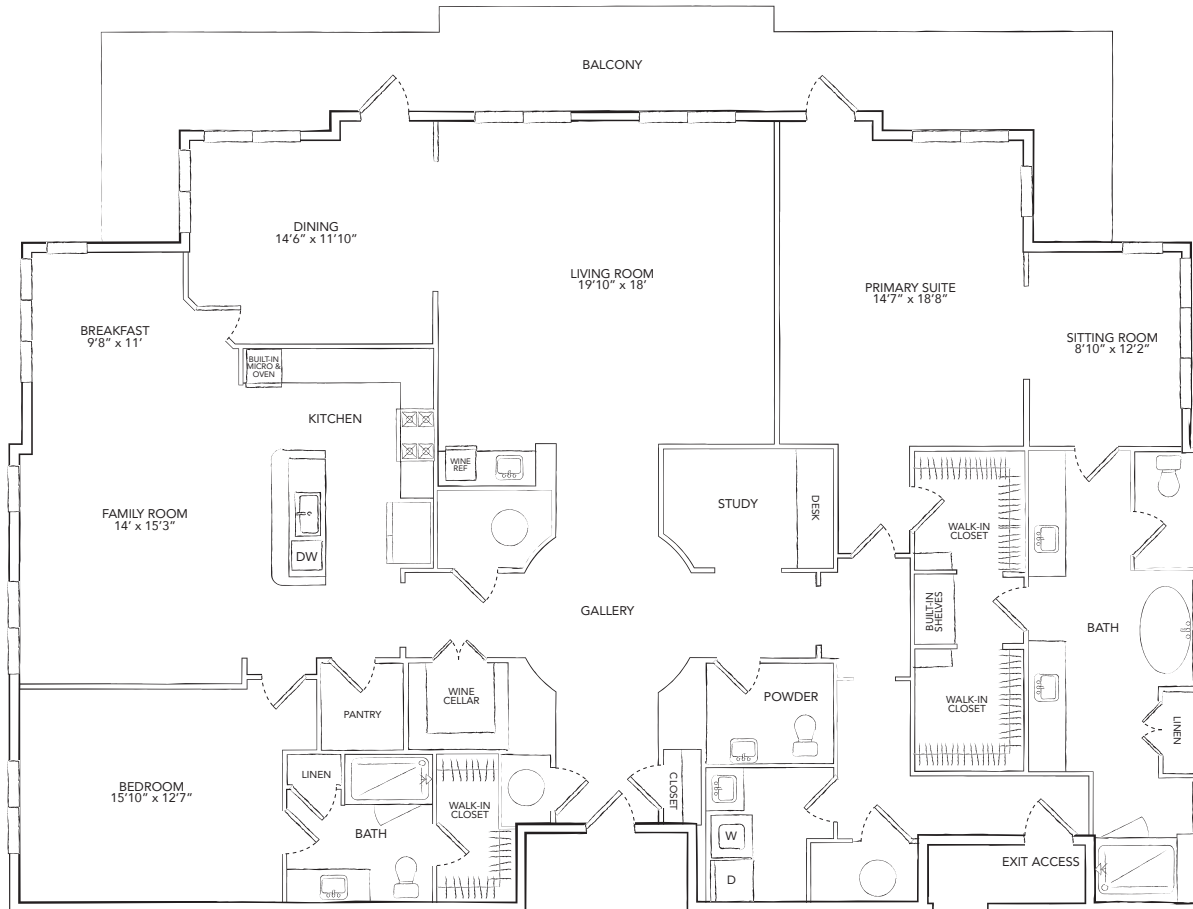

PH9A

2 BED / 2.5 BATH

3202

SQ. FT.

<p>THE Westcott MEMORIAL PARK</p>	<p>929 Westcott St. Houston, TX 77007</p>
	<p>www.thewestcottmemorialpark.com</p>

Floor plans are artist's rendering. All dimensions are approximate. Actual product and specifications may vary in dimension or detail. Not all features are available in every apartment. Prices and availability are subject to change. Please see a representative for details.