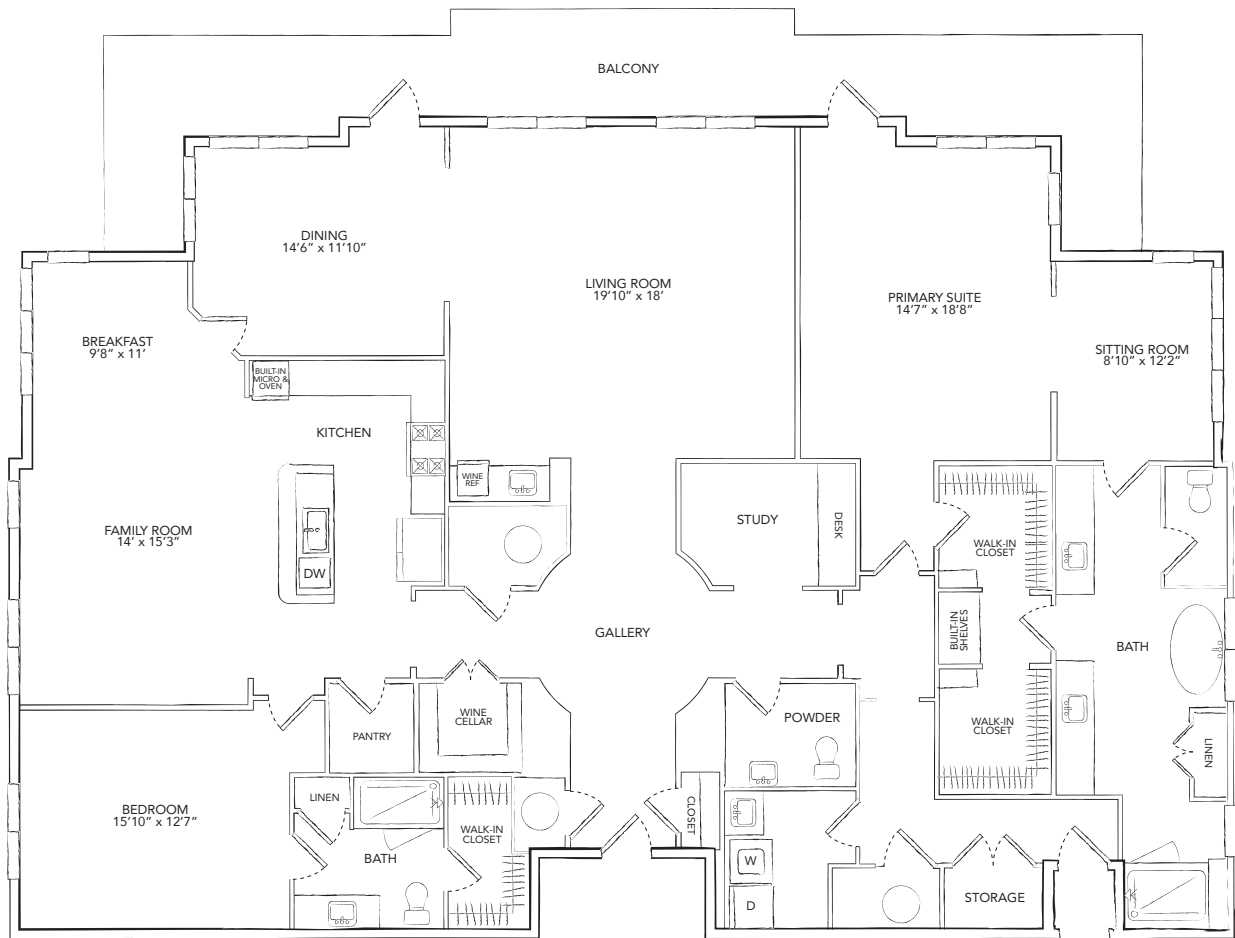

PH9B

2 BED / 2.5 BATH

3226

SQ. FT.

THE Westcott MEMORIAL PARK	929 Westcott St. Houston, TX 77007
	www.thewestcottmemorialpark.com

Floor plans are artist's rendering. All dimensions are approximate. Actual product and specifications may vary in dimension or detail. Not all features are available in every apartment. Prices and availability are subject to change. Please see a representative for details.